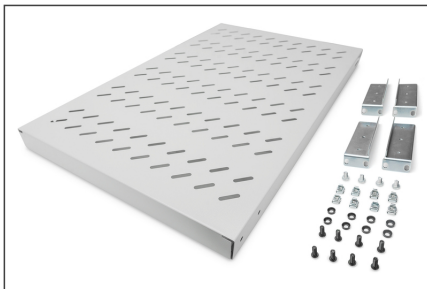

Safety notes

- When installing and using the accessory product for network cabinets, observe the respective safety instructions of the manufacturer or the cabinet system in which you want to use the accessory.

EU responsible person

EU based economic operator ensuring the product complies with the required regulations.

ASSMANN Electronic GmbH
Auf dem Schüffel 3
Lüdenscheid, Germany
<https://www.assmann.com>
info@assmann.com