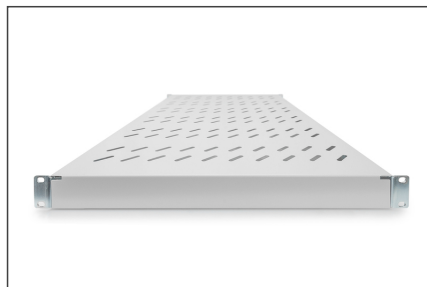

More images: