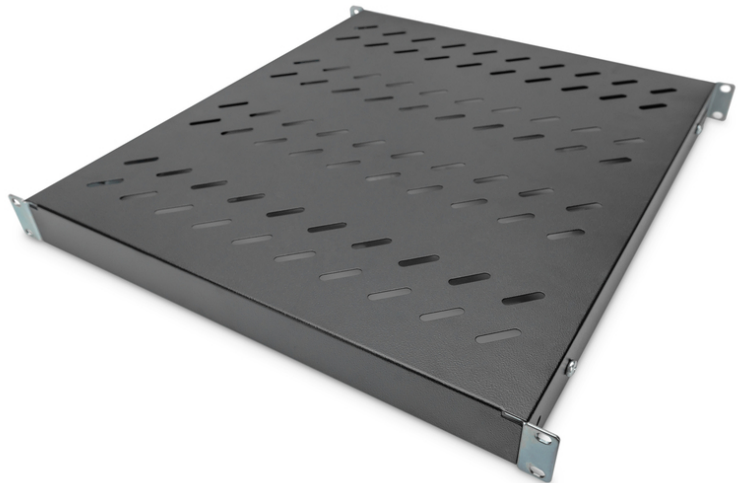

DIGITUS Shelf with Variable Rails for Fixed Mounting in 483 mm (19") Cabinets

DN-97647
 EAN 4016032364993

1U fixed shelf for 800 mm depth racks 43x483x508 mm, adjust. up to 700 mm depth, black

The shelves for fixed mounting can be installed easy on the four 483 mm (19") profile rails of your 483 mm (19") network- or server cabinet. Due to their stable, perforated steel sheet with a load capacity of 50 kg, they are the optimal surface for components which are not 483 mm (19") suitable. The fixing rails are can be adjusted if needed.

- for fixed mounting on the four 483 mm (19") profile rails
- sturdy, perforated steel sheet
- incl. fixing material

- 4-point fixing (front- and rear 19" profile rails)
- Color: black, RAL 9005
- Load capacity: 50 kg
- Mounting type: Adjustable mounting rails
- Units: 1
- Weight: 3.2 kg
- Inch form factor (IEC 60297): 482.6 mm (19")
- Suitable cabinet depth: 800 mm