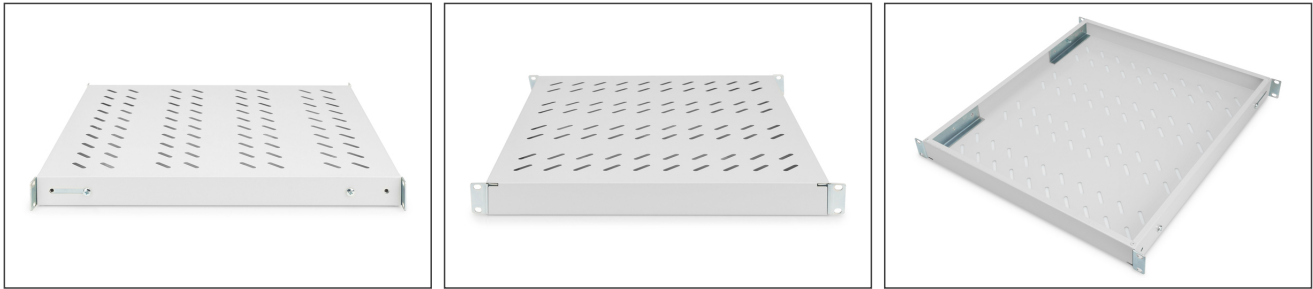

Safety notes

- When installing and using the accessory product for network cabinets, observe the respective safety instructions of the manufacturer or the cabinet system in which you want to use the accessory.

EU responsible person

EU based economic operator ensuring the product complies with the required regulations.

ASSMANN Electronic GmbH
Auf dem Schüffel 3
Lüdenscheid, Germany
<https://www.assmann.com>
info@assmann.com