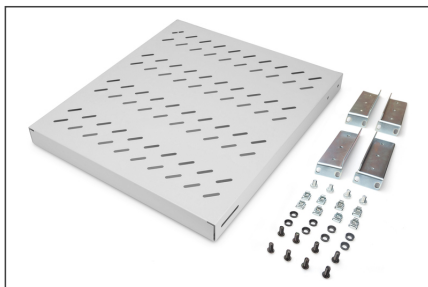

More images: