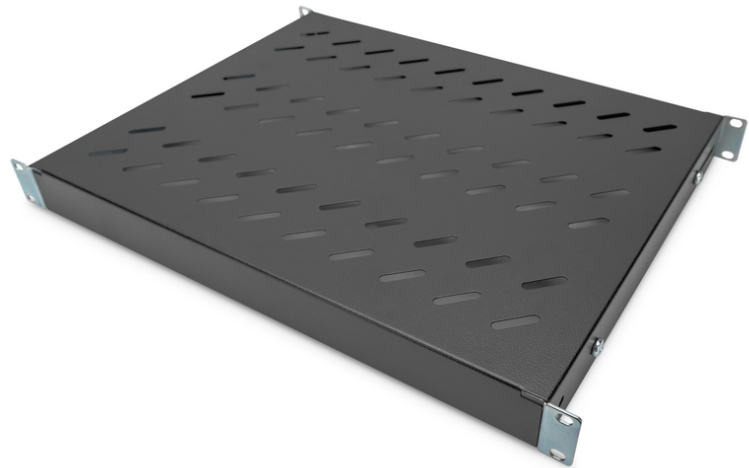

DIGITUS Shelf with Variable Rails for Fixed Mounting in 483 mm (19") Cabinets

DN-97645
 EAN 4016032364979

1U fixed shelf for 600 mm depth racks 43x483x358 mm, adjust. up to 550 mm depth, black

The shelves for fixed mounting can be installed easy on the four 483 mm (19") profile rails of your 483 mm (19") network- or server cabinet. Due to their stable, perforated steel sheet with a load capacity of 50 kg, they are the optimal surface for components which are not 483 mm (19") suitable. The fixing rails are can be adjusted if needed.

- for fixed mounting on the four 483 mm (19") profile rails
- sturdy, perforated steel sheet
- incl. fixing material

- 4-point fixing (front- and rear 19" profile rails)
- Color: black, RAL 9005
- Load capacity: 50 kg
- Mounting type: Adjustable mounting rails
- Units: 1
- Weight: 2.38 kg
- Inch form factor (IEC 60297): 482.6 mm (19")
- Suitable cabinet depth: 600 mm