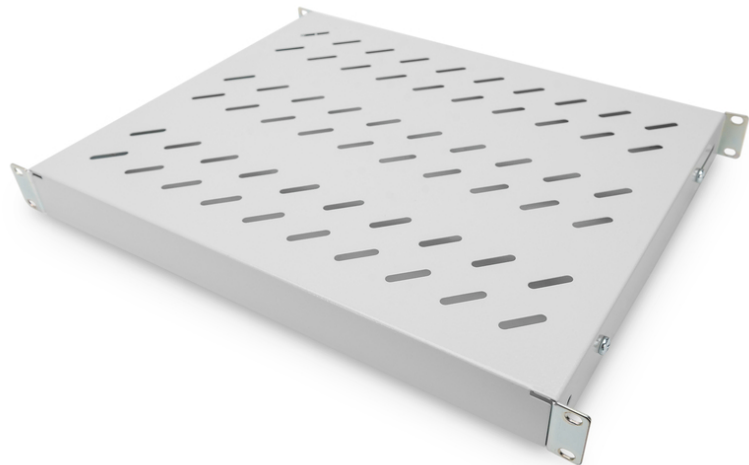

DIGITUS Shelf with Variable Rails for Fixed Mounting in 483 mm (19") Cabinets

DN-97644
 EAN 4016032364962

1U fixed shelf for 600 mm depth racks 44x483x358 mm, adjust. 350-550 mm depth, grey

The shelves for fixed mounting can be installed easy on the four 483 mm (19") profile rails of your 483 mm (19") network- or server cabinet. Due to their stable, perforated steel sheet with a load capacity of 50 kg, they are the optimal surface for components which are not 483 mm (19") suitable. The fixing rails are can be adjusted if needed.

- for fixed mounting on the four 483 mm (19") profile rails
- sturdy, perforated steel sheet
- incl. fixing material

- 4-point fixing (front- and rear 19" profile rails)
- Color: light grey, RAL 7035
- Load capacity: 50 kg
- Mounting type: Adjustable mounting rails
- Units: 1
- Weight: 2.38 kg
- Inch form factor (IEC 60297): 482.6 mm (19")
- Suitable cabinet depth: 600 mm