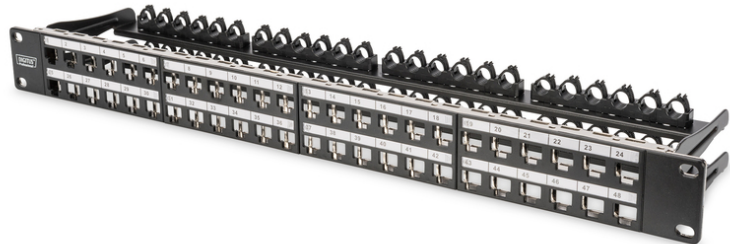

DIGITUS Quadro de Interligações Modular DIGITUS, revestido

DN-91424
 EAN 4016032343318

Modular Patch Panel, shielded, 48-port label field, 1U, rack mount, black RAL 9005

The DIGITUS® 48 Port 1U Modular Patch Panel ensures a High Density with the benefit of 48 Keystone Jacks in just one height unit.

- Características gerais:
- Ligação central à terra

- Ligação central à terra
- Cor: Preto RAL9005
- Color: black, RAL 9005
- Ports: 48
- Units: 1
- Category: CAT 6A

Logistics						
	Number (pcs)	Weight (kg)	Depth (cm)	Width (cm)	Height (cm)	cm ³
Packaging Unit Carton	15	8.80	53.00	28.00	34.00	50,456.00
Packaging Unit Inside	1	0.59	5.00	53.00	18.00	4,770.00
Packaging Unit Single	1	0.59	5.00	53.00	18.00	4,770.00
Net single without Packaging	1	0.00	0.00	0.00	0.00	0.00