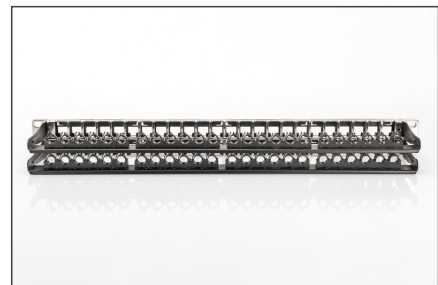

More images:

Safety notes

- Protect product from moisture