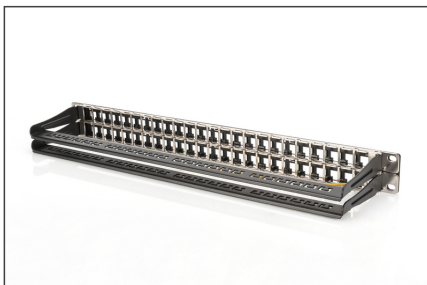

More images:

Safety notes

- Protect product from moisture