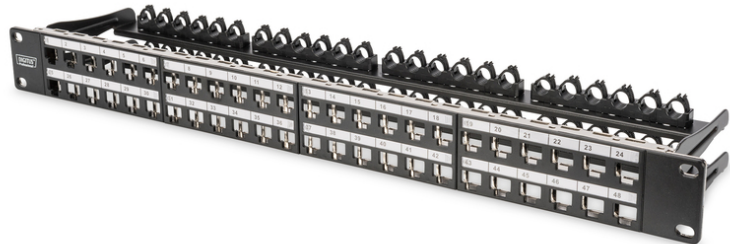

DIGITUS Quadro de Interligações Modular DIGITUS, revestido

DN-91424
 EAN 4016032343318

Modular Patch Panel, shielded, 48-port label field, 1U, rack mount, black RAL 9005

The DIGITUS® 48 Port 1U Modular Patch Panel ensures a High Density with the benefit of 48 Keystone Jacks in just one height unit.

- Características gerais:
- Ligação central à terra

- Ligação central à terra
- Cor: Preto RAL9005
- Color: black, RAL 9005
- Ports: 48
- Units: 1
- Category: CAT 6A

Logistics						
	Number (pcs)	Weight (kg)	Depth (cm)	Width (cm)	Height (cm)	cm³
Packaging Unit Carton	15	8.80	53.00	28.00	34.00	50,456.00
Packaging Unit Inside	1	0.59	5.00	53.00	18.00	4,770.00
Packaging Unit Single	1	0.59	5.00	53.00	18.00	4,770.00
Net single without Packaging	1	0.00	0.00	0.00	0.00	0.00