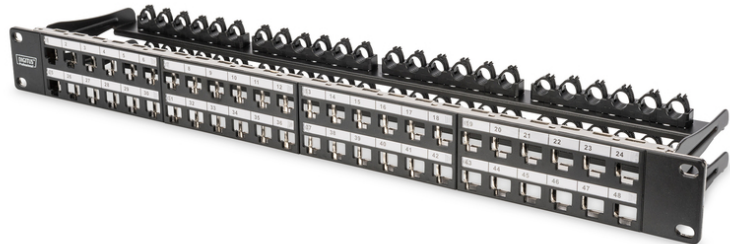

DIGITUS Quadro de Interligações Modular DIGITUS, revestido

DN-91424
 EAN 4016032343318

Modular Patch Panel, shielded, 48-port label field, 1U, rack mount, black RAL 9005

The DIGITUS® 48 Port 1U Modular Patch Panel ensures a High Density with the benefit of 48 Keystone Jacks in just one height unit.

- Características gerais:
- Ligação central à terra
- Ligação central à terra

- Cor: Preto RAL9005

Attributes

- Color: black, RAL 9005
- Ports: 48
- Units: 1
- Category: CAT 6A

Logistics						
	Number (pcs)	Weight (kg)	Depth (cm)	Width (cm)	Height (cm)	cm³
Packaging Unit Carton	15	8.80	53.00	28.00	34.00	50,456.00
Packaging Unit Inside	1	0.59	5.00	53.00	18.00	4,770.00
Packaging Unit Single	1	0.59	5.00	53.00	18.00	4,770.00
Net single without Packaging	1	0.00	0.00	0.00	0.00	0.00