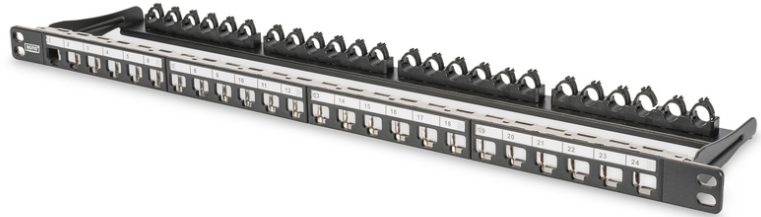

DIGITUS DIGITUS модульная патч-панель, экранированная

DN-91422
EAN 4016032343295

Modular Patch Panel, shielded, 24-port label field, 0.5U, rack mount, black RAL 9005

The DIGITUS® 24-port 0.5U Patch Panel offers a high density. As the panel is only 0.5U in height, it allows to present 48 ports on 1U (2 panels with 24 ports each) which can be installed.

• Общие свойства:

- Соединитель для централизованного заземления
- Физическое описание
- Цвет: черный RAL9005
- Color: black, RAL 9005
- Ports: 24
- Units: 0

Logistics						
	Number (pcs)	Weight (kg)	Depth (cm)	Width (cm)	Height (cm)	cm³
Packaging Unit Carton	10	6.30	55.00	38.00	18.00	37,620.00
Packaging Unit Inside	1	0.63	3.00	53.00	18.00	2,862.00
Packaging Unit Single	1	0.63	3.00	53.00	18.00	2,862.00
Net single without Packaging	1	0.00	0.00	0.00	0.00	0.00