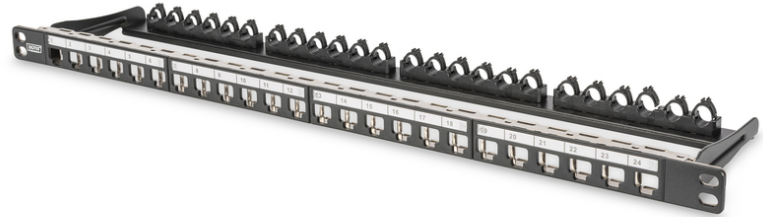

DIGITUS DIGITUS модульная патч-панель, экранированная

DN-91422
EAN 4016032343295

Modular Patch Panel, shielded, 24-port label field, 0.5U, rack mount, black RAL 9005

The DIGITUS® 24-port 0.5U Patch Panel offers a high density. As the panel is only 0.5U in height, it allows to present 48 ports on 1U (2 panels with 24 ports each) which can be installed.

• Общие свойства:

- Соединитель для централизованного заземления
- Физическое описание
- Цвет: черный RAL9005
- Color: black, RAL 9005
- Ports: 24
- Units: 0

Logistics						
	Number (pcs)	Weight (kg)	Depth (cm)	Width (cm)	Height (cm)	cm³
Packaging Unit Carton	10	6.30	55.00	38.00	18.00	37,620.00
Packaging Unit Inside	1	0.63	3.00	53.00	18.00	2,862.00
Packaging Unit Single	1	0.63	3.00	53.00	18.00	2,862.00
Net single without Packaging	1	0.00	0.00	0.00	0.00	0.00