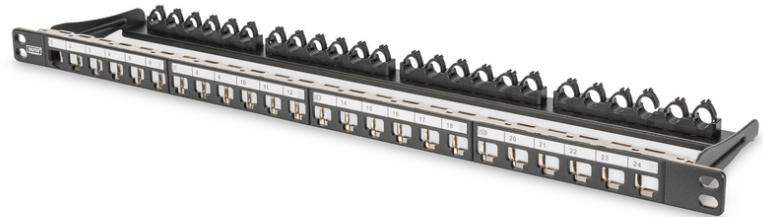

DIGITUS Quadro de Interligações Modular DIGITUS, revestido

DN-91422
 EAN 4016032343295

Modular Patch Panel, shielded, 24-port label field, 0.5U, rack mount, black RAL 9005

The DIGITUS® 24-port 0.5U Patch Panel offers a high density. As the panel is only 0.5U in height, it allows to present 48 ports on 1U (2 panels with 24 ports each) which can be installed.

- Características gerais:
- Ligação central à terra
- Cor: Preto RAL9005
- Color: black, RAL 9005
- Ports: 24
- Units: 0

Logistics						
	Number (pcs)	Weight (kg)	Depth (cm)	Width (cm)	Height (cm)	cm³
Packaging Unit Carton	10	6.30	55.00	38.00	18.00	37,620.00
Packaging Unit Inside	1	0.63	3.00	53.00	18.00	2,862.00
Packaging Unit Single	1	0.63	3.00	53.00	18.00	2,862.00
Net single without Packaging	1	0.00	0.00	0.00	0.00	0.00