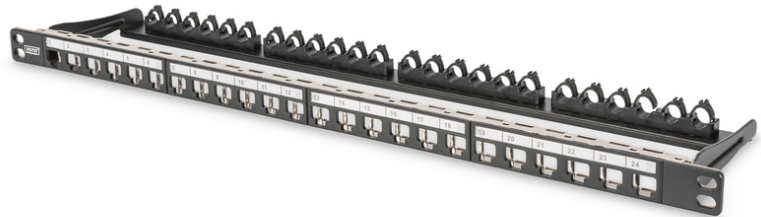

# DIGITUS Quadro de Interligações Modular DIGITUS, revestido

DN-91422  
 EAN 4016032343295

**Modular Patch Panel, shielded, 24-port label field, 0.5U, rack mount, black RAL 9005**

The DIGITUS® 24-port 0.5U patch panel offers you a high packing density. As the panel is only 0.5U high, 48 ports (2 panels with 24 ports each) can be installed on 1U.

- Características gerais:

- Ligação central à terra
- Cor: Preto RAL9005

**Attributes**

- Color: black, RAL 9005
- Ports: 24
- Units: 0

Logistics						
	Number (pcs)	Weight (kg)	Depth (cm)	Width (cm)	Height (cm)	cm <sup>3</sup>
Packaging Unit Carton	10	6.30	55.00	38.00	18.00	37,620.00
Packaging Unit Inside	1	0.63	3.00	53.00	18.00	2,862.00
Packaging Unit Single	1	0.63	3.00	53.00	18.00	2,862.00
Net single without Packaging	1	0.00	0.00	0.00	0.00	0.00