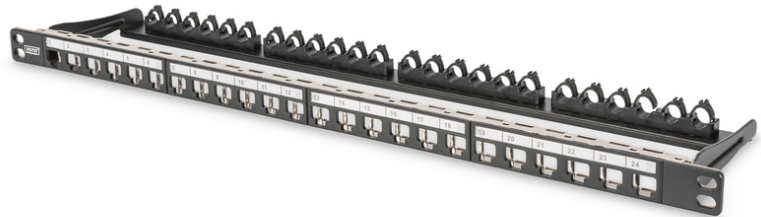

# DIGITUS Quadro de Interligações Modular DIGITUS, revestido

DN-91422  
 EAN 4016032343295

**Modular Patch Panel, shielded, 24-port label field, 0.5U, rack mount, black RAL 9005**

The DIGITUS® 24-port 0.5U Patch Panel offers a high density. As the panel is only 0.5U in height, it allows to present 48 ports on 1U (2 panels with 24 ports each) which can be installed.

- Características gerais:
- Ligação central à terra
- Cor: Preto RAL9005
- Color: black, RAL 9005
- Ports: 24
- Units: 0

Logistics						
	Number (pcs)	Weight (kg)	Depth (cm)	Width (cm)	Height (cm)	cm³
Packaging Unit Carton	10	6.30	55.00	38.00	18.00	37,620.00
Packaging Unit Inside	1	0.63	3.00	53.00	18.00	2,862.00
Packaging Unit Single	1	0.63	3.00	53.00	18.00	2,862.00
Net single without Packaging	1	0.00	0.00	0.00	0.00	0.00