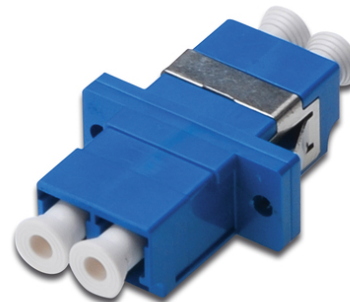

# DIGITUS LC / LC Coupler, Singlemode

DN-96007-1  
 EAN 4016032335764

**FO coupler, duplex, LC to LC, SM, color blue, OS2 ceramic sleeve, polymer housing, incl. screws**

The high quality DIGITUS® fiber optic couplers with ceramic ferrule are the perfect supplement for the assembling of splice boxes. Due to constant quality controls and the accurate processing, the couplers guarantee an optimal performance and link quality. Each coupler is equipped with a dust protection cup, to protect the ferrules against dust. Moreover the couplers are delivered with the suitable mounting material, so that they can be installed and fixed to the front panels immediatly. The perfect performance is achieved by using the DIGITUS® Pigtails, which are also high quality manufactured and

whose connectors interact with the couplers in the best of possible ways.

**The best solution for Splice Boxes**

- LC / LC
- Duplex
- Singlemode
- Ceramic Sleeve
- Polymer housing
- Blue
- incl. fixing material