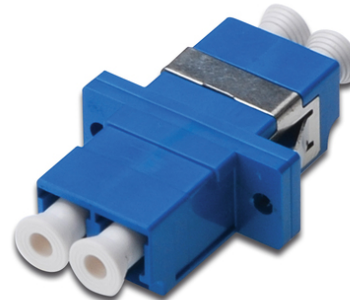

# DIGITUS LC / LC Coupler, Singlemode

DN-96007-1  
 EAN 4016032335764

**FO coupler, duplex, LC to LC, SM, color blue, OS2 ceramic sleeve, polymer housing, incl. screws**

The high quality DIGITUS® fiber optic couplers with ceramic ferrule are the perfect supplement for the assembling of splice boxes. Due to constant quality controls and the accurate processing, the couplers guarantee an optimal performance and link quality. Each coupler is equipped with a dust protection cup, to protect the ferrules against dust. Moreover the couplers are delivered with the suitable mounting material, so that they can be installed and fixed to the front panels immediatly. The perfect performance is achieved by using the DIGITUS® Pigtails, which are also high quality manufactured and

whose connectors interact with the couplers in the best of possible ways.

**The best solution for Splice Boxes**

- LC / LC
- Duplex
- Singlemode
- Ceramic Sleeve
- Polymer housing
- Blue
- incl. fixing material