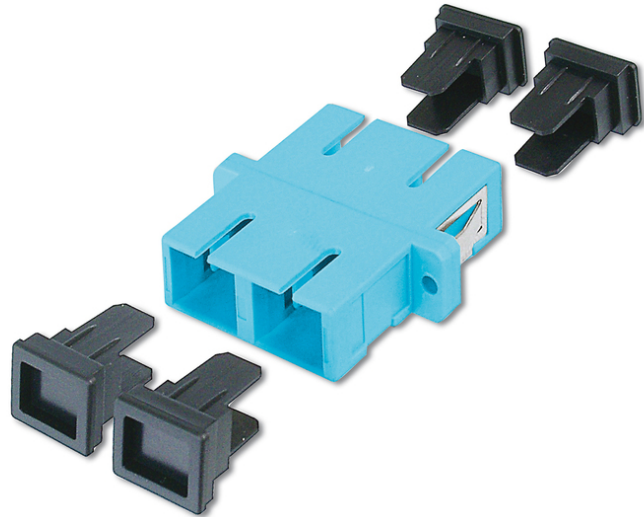

DIGITUS SC / SC Coupler, Multimode

DN-96005-1
 EAN 4016032335689

FO coupler, duplex, SC to SC, MM OM3, color aqua ceramic sleeve, polymer housing, incl. screws

The high quality DIGITUS® fiber optic couplers with ceramic ferrule are the perfect supplement for the assembling of splice boxes. Due to constant quality controls and the accurate processing, the couplers guarantee an optimal performance and link quality. Each coupler is equipped with a dust protection cup, to protect the ferrules against dust. Moreover the couplers are delivered with the suitable mounting material, so that they can be installed and fixed to the front panels immediatly. The perfect performance is achieved by using the DIGITUS® Pigtails, which are also high quality manufactured and

whose connectors interact with the couplers in the best of possible ways.

The best solution for Splice Boxes

- SC / SC
- Duplex
- Multimode
- Ceramic Sleeve
- Polymer housing
- incl. fixing material
- Aqua color