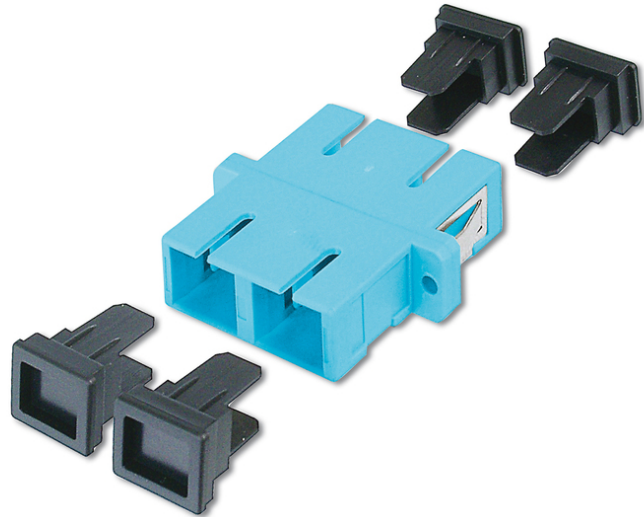

# DIGITUS SC / SC Coupler, Multimode

DN-96005-1  
 EAN 4016032335689

**FO coupler, duplex, SC to SC, MM OM3, color aqua ceramic sleeve, polymer housing, incl. screws**

The high quality DIGITUS® fiber optic couplers with ceramic ferrule are the perfect supplement for the assembling of splice boxes. Due to constant quality controls and the accurate processing, the couplers guarantee an optimal performance and link quality. Each coupler is equipped with a dust protection cup, to protect the ferrules against dust. Moreover the couplers are delivered with the suitable mounting material, so that they can be installed and fixed to the front panels immediatly. The perfect performance is achieved by using the DIGITUS® Pigtails, which are also high quality manufactured and

whose connectors interact with the couplers in the best of possible ways.

**The best solution for Splice Boxes**

- SC / SC
- Duplex
- Multimode
- Ceramic Sleeve
- Polymer housing
- incl. fixing material
- Aqua color