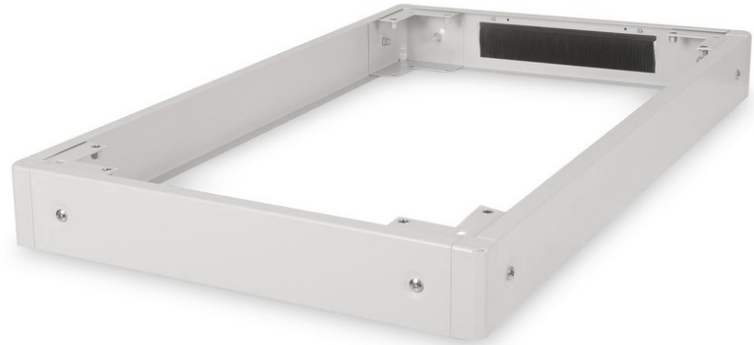

DIGITUS Plinth for Unique Network- & Dynamic Basic Network- and Server Cabinets - 600x1000 mm (WxD)

DN-19 PLINTH-6/10-N1
EAN 4016032335375

Plinth for Unique network racks and Dynamic Basic network and server racks, 100x600x1000 mm, grey

The Plinth are available for all 483 mm (19") cabinets of the Unique Series as well as the Dynamic Basic Series of DIGITUS Professional. Extends the floor clearance by 100 mm. Up to two plinth can be stacked to reach 200 mm. The space can be used for the storage of cables and for cable management. The delivery takes place unmounted.

The DIGITUS 483 mm (19") equipment is made for high demand IT-infrastructure solutions, produced on German standards.

- Easy installation underneath the cabinets

- 1.5 - 2.0 mm strong steel sheet
- Removable side panels
- Rear side panel with brush cable entry, 300 x 60 mm
- Color: light grey, RAL 7035
- Depth: 1000 mm
- Width: 600 mm
- For cabinet series: Unique Network, Dynamic Basic
- Inch form factor (IEC 60297): 482.6 mm (19")