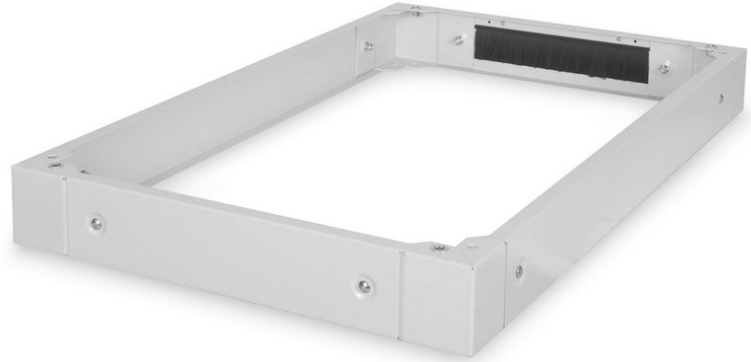

DIGITUS Plinth for Server Cabinets of the Unique Series - 600x1000 mm (WxD)

DN-19 PLINTH-6/10-1
 EAN 4016032334965

Plinth for Unique server racks 100x600x1000 mm, color grey (RAL 7035)

The Plinth are available for all 483 mm (19") cabinets of the Unique Series as well as the Dynamic Basic Series of DIGITUS Professional. Extends the floor clearance by 100 mm. Up to two plinth can be stacked to reach 200 mm. The space can be used for the storage of cables and for cable management. The delivery takes place unmounted.

The DIGITUS 483 mm (19") equipment is made for high demand IT-infrastructure solutions, produced on German standards.

- Easy installation underneath the cabinets

- 1.5 - 2.0 mm strong steel sheet
- Removable side panels
- Rear side panel with brush cable entry, 300 x 60 mm
- Color: light grey, RAL 7035
- Depth: 1000 mm
- Width: 600 mm
- For cabinet series: Unique Server
- Inch form factor (IEC 60297): 482.6 mm (19")