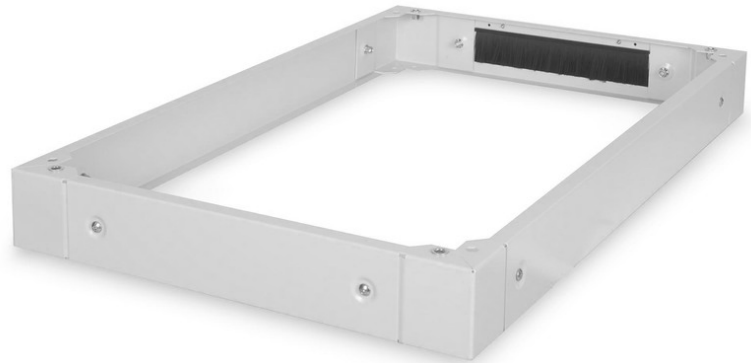

DIGITUS Plinth for Server Cabinets of the Unique Series - 600x1000 mm (WxD)

DN-19 PLINTH-6/10-1
EAN 4016032334965

Plinth for Unique server racks 100x600x1000 mm, color grey (RAL 7035)

The Plinth are available for all 483 mm (19") cabinets of the Unique Series as well as the Dynamic Basic Series of DIGITUS Professional. Extends the floor clearance by 100 mm. Up to two plinth can be stacked to reach 200 mm. The space can be used for the storage of cables and for cable management. The delivery takes place unmounted.

The DIGITUS 483 mm (19") equipment is made for high demand IT-infrastructure solutions, produced on German standards.

- Easy installation underneath the cabinets

- 1.5 - 2.0 mm strong steel sheet
- Removable side panels
- Rear side panel with brush cable entry, 300 x 60 mm
- Color: light grey, RAL 7035
- Depth: 1000 mm
- Width: 600 mm
- For cabinet series: Unique Server
- Inch form factor (IEC 60297): 482.6 mm (19")