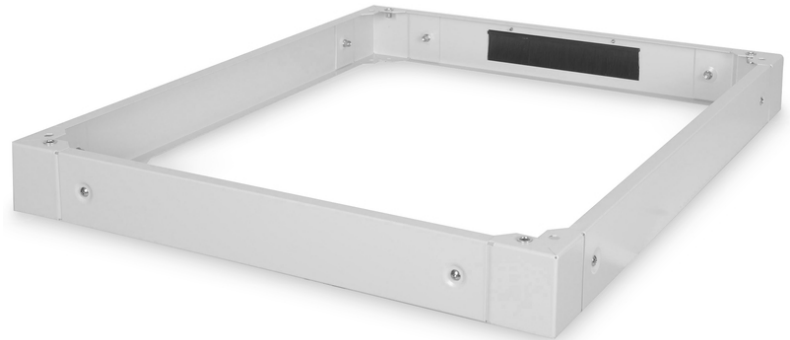

# DIGITUS Plinth for Server Cabinets of the Unique Series - 800x1000 mm (WxD)

**DN-19 PLINTH-8/10-1**  
**EAN 4016032333067**

**Plinth for Unique server racks 100x800x1000 mm, color grey (RAL 7035)**

The Plinth are available for all 483 mm (19") cabinets of the Unique Series as well as the Dynamic Basic Series of DIGITUS Professional. Extends the floor clearance by 100 mm. Up to two plinth can be stacked to reach 200 mm. The space can be used for the storage of cables and for cable management. The delivery takes place unmounted.

**The DIGITUS 483 mm (19") equipment is made for high demand IT-infrastructure solutions, produced on German standards.**

- Easy installation underneath the cabinets

- 1.5 - 2.0 mm strong steel sheet
- Removable side panels
- Rear side panel with brush cable entry, 300 x 60 mm
- Color: light grey, RAL 7035
- Depth: 1000 mm
- Width: 800 mm
- For cabinet series: Unique Server
- Inch form factor (IEC 60297): 482.6 mm (19")