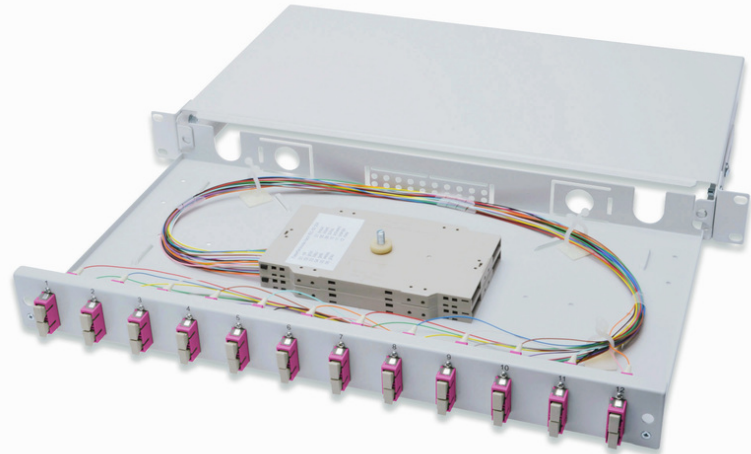

Fiber Optic Splice Box, Equipped, SC, OM4

DN-96321-4
EAN 4016032325796

FO splice box, 1U, equipped, 12x SC DX, OM4 inkl. Spleißkass., gefärbte Pigtails, Kupplungen

FO splice box, 1U, equipped, 12x SC DX, OM4, incl. splice cassette, colored pigtails, couplers

- Completely prefabricated, fiber pigtails exposed and inserted into the splice cassette(s), crimp splice holders
- Colored pigtails
- Couplers with zirconia ceramic ferrule
- Couplers in polymer housing
- Carrier housing made of 1.0 mm steel sheet, varnished
- 1 height unit (44.45 mm)

- 483mm width (19")
- 240mm depth
- M20/M25 screw, cassette, cassette cover and strain relief included
- 12x SC duplex, Multimode OM4
- Assembly: Splice Box
- Color: light grey, RAL 7035
- Connector type: SC / UPC / duplex
- Fiber class: OM4
- Number of fibers: 24
- Type: sliding