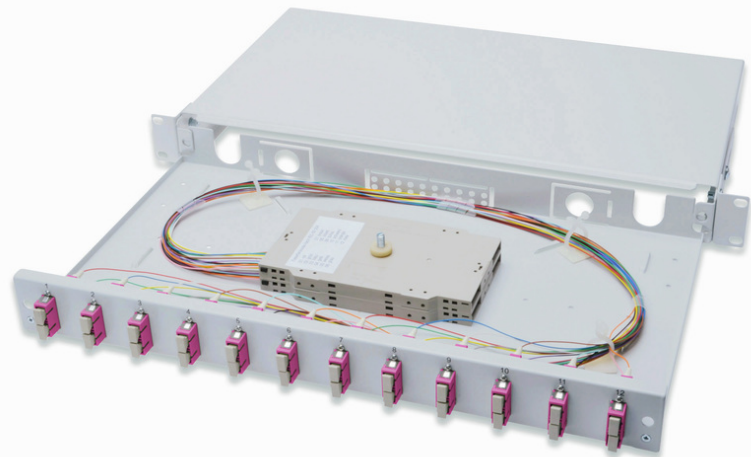

DIGITUS Fiber Optic Splice Box, Equipped, SC, OM4

DN-96321-4
EAN 4016032325796

FO splice box, 1U, equipped, 12x SC DX, OM4 inkl. Spleißkass., gefärbte Pigtaills, Kupplungen

FO splice box, 1U, equipped, 12x SC DX, OM4, incl. splice cassette, colored pigtaills, couplers

- Completely prefabricated, fiber pigtaills exposed and inserted into the splice cassette(s), crimp splice holders
- Colored pigtaills
- Couplers with zirconia ceramic ferrule
- Couplers in polymer housing
- Carrier housing made of 1.0 mm steel sheet, varnished
- 1 height unit (44.45 mm)

- 483mm width (19")
- 240mm depth
- M20/M25 screw, cassette, cassette cover and strain relief included
- 12x SC duplex, Multimode OM4
- Assembly: Splice Box
- Color: light grey, RAL 7035
- Connector type: SC / UPC / duplex
- Fiber class: OM4
- Number of fibers: 24
- Type: sliding