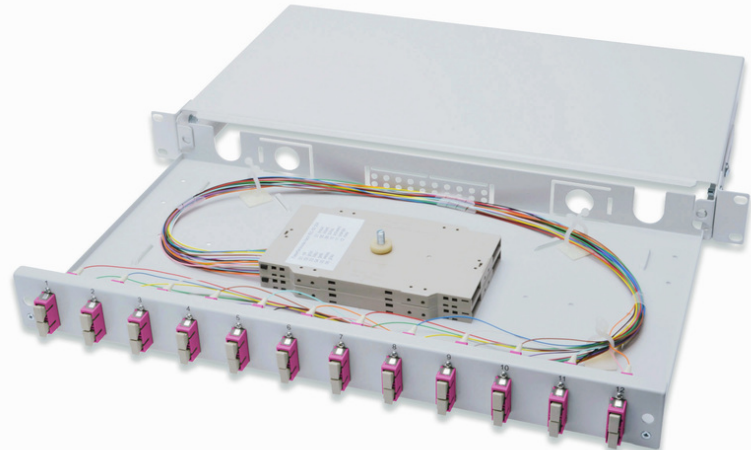

DIGITUS Fiber Optic Splice Box, Equipped, SC, OM4

DN-96321-4
EAN 4016032325796

FO splice box, 1U, equipped, 12x SC DX, OM4 inkl. Spleißkass., gefärbte Pigtaills, Kupplungen

FO splice box, 1U, equipped, 12x SC DX, OM4, incl. splice cassette, colored pigtaills, couplers

- Completely prefabricated, fiber pigtaills exposed and inserted into the splice cassette(s), crimp splice holders
- Colored pigtaills
- Couplers with zirconia ceramic ferrule
- Couplers in polymer housing
- Carrier housing made of 1.0 mm steel sheet, varnished
- 1 height unit (44.45 mm)

- 483mm width (19")
- 240mm depth
- M20/M25 screw, cassette, cassette cover and strain relief included
- 12x SC duplex, Multimode OM4
- Assembly: Splice Box
- Color: light grey, RAL 7035
- Connector type: SC / UPC / duplex
- Fiber class: OM4
- Number of fibers: 24
- Type: sliding