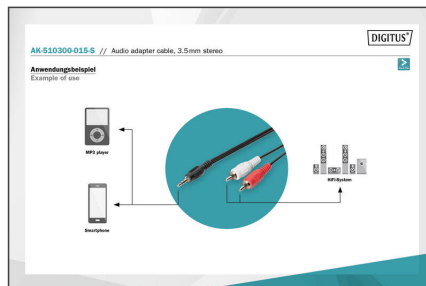

More images: