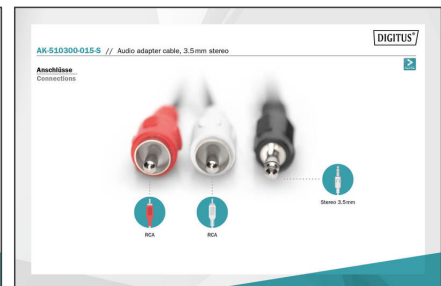

More images: