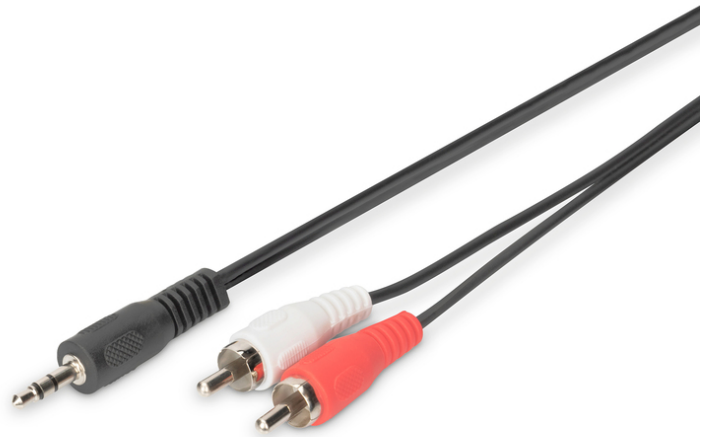

DIGITUS Audio adapter cable, 3.5mm stereo

AK-510300-015-S
EAN 4016032325222

Audio adapter cable, stereo 3.5mm - 2x RCA 1.50m, CCS, 2x0.10/10, shielded, M/M, black

3.5 mm stereo cable for connection of e.g. MP3 player or smartphone to the RCA interface of your HiFi system.

- 3.5 mm stereo plug <=> 2x RCA plug
- Molded housing
- Cable CCS, shielded
- RCA plug color: white/red
- 3.5 plug color: black
- Cable color: black

- Assortment: Audio Cables
- AWG: 28
- Color cable: black
- Color connector: black
- Connector 1: 3.5mm stereo plug
- Connector 2: 2x RCA plug
- Hoods: molded
- Packaging: Polybag
- Wire material: CCS
- Length: 1.5 m
- Shielding: single shielding