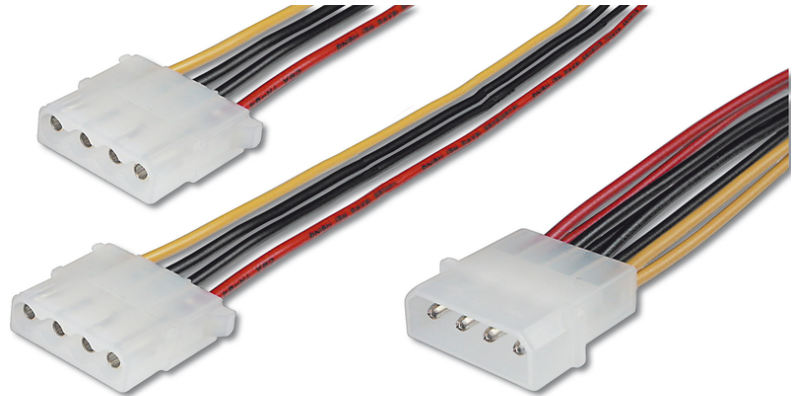

# DIGITUS Internal Y-power supply cable

AK-430400-002-M  
 EAN 4016032325123

### Internal Y-power supply cable 0.20m, IDE - 2x IDE connector

You can never have enough power connections. Whether disk drives, fans, lighting or other consumers, these adaptors doubles the connection at power supply unit for two 13.3 cm (5.25") disk drives.

#### Safe connection and power supply

- IDE plug (13,4cm/5.25") <=> 2x IDE jack (13,4cm/5.25")
- Assortment: Internal Power Supply Cables
- AWG: 18

- Color cable: various
- Color connector: transparent
- Connector 1: IDE (5,25") power plug
- Connector 2: 2x IDE (5,25") power jack
- Hoods: plastic
- Wire material: CU
- Length: 0.2 m
- Shielding: Unshielded