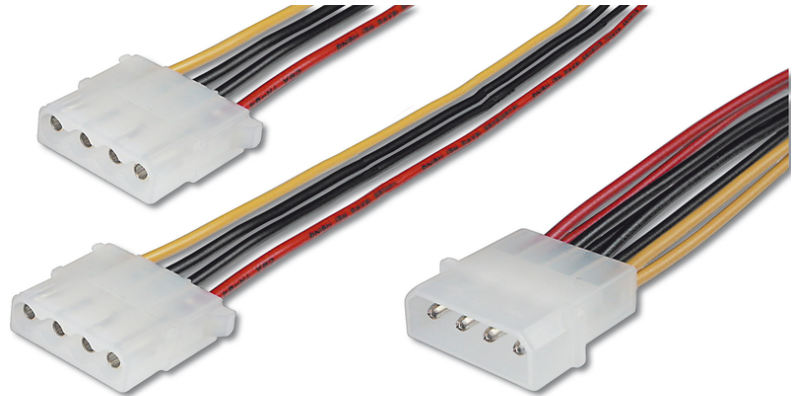

DIGITUS Y-образный кабель внутреннего источника питания

AK-430400-002-M
EAN 4016032325123

Internal Y-power supply cable 0.20m, IDE - 2x IDE connector

You can never have enough power connections. Whether disk drives, fans, lighting or other consumers, these adaptors doubles the connection at power supply unit for two 13.3 cm (5.25") disk drives.

Безопасное соединение и питание

- IDE plug (13,4cm/5.25") <=> 2x IDE jack (13,4cm/5.25")
- Assortment: Internal Power Supply Cables
- AWG: 18

- Color cable: various
- Color connector: transparent
- Connector 1: IDE (5,25") power plug
- Connector 2: 2x IDE (5,25") power jack
- Hoods: plastic
- Wire material: CU
- Length: 0.2 m
- Shielding: Unshielded