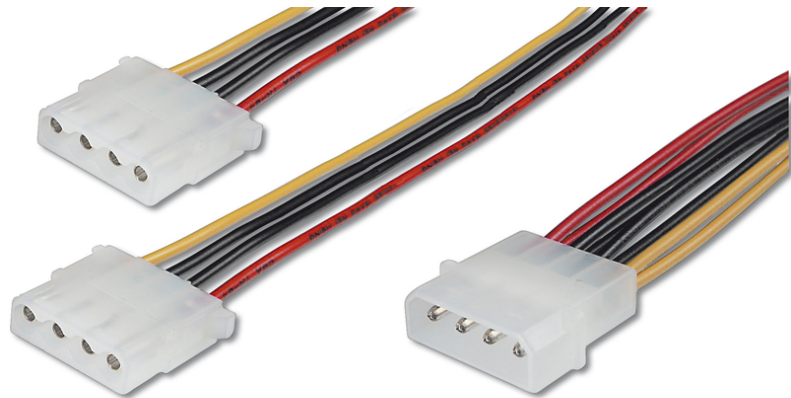

# DIGITUS Cabo de alimentação Y interno

AK-430400-002-M  
EAN 4016032325123

### Internal Y-power supply cable 0.20m, IDE - 2x IDE connector

You can never have enough power connections. Whether disk drives, fans, lighting or other consumers, these adaptors doubles the connection at power supply unit for two 13.3 cm (5.25) disk drives.

### Ligação e alimentação seguras

- IDE plug (13,4cm/5.25") <=> 2x IDE jack (13,4cm/5.25")

### Attributes

- Assortment: Internal Power Supply Cables

- AWG: 18
- Color cable: various
- Color connector: transparent
- Connector 1: IDE (5,25") power plug
- Connector 2: 2x IDE (5,25") power jack
- Hoods: plastic
- Wire material: CU
- Length: 0.2 m
- Shielding: Unshielded