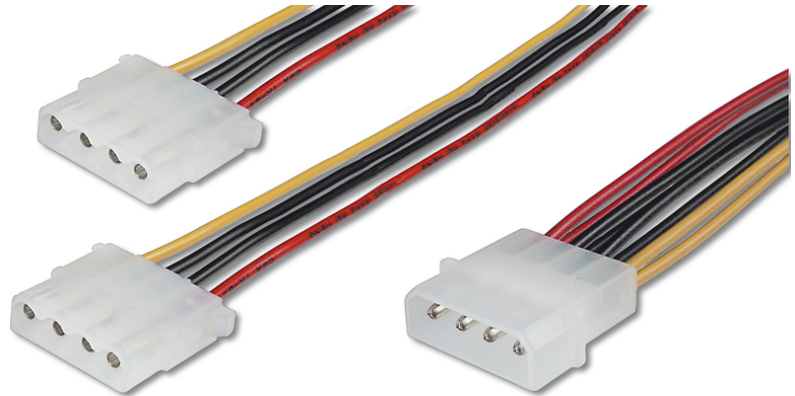

DIGITUS Cabo de alimentação Y interno

AK-430400-002-M
EAN 4016032325123

Internal Y-power supply cable 0.20m, IDE - 2x IDE connector

You can never have enough power connections. Whether disk drives, fans, lighting or other consumers, these adaptors doubles the connection at power supply unit for two 13.3 cm (5.25") disk drives.

Ligação e alimentação seguras

- IDE plug (13,4cm/5.25") <=> 2x IDE jack (13,4cm/5.25")
- Assortment: Internal Power Supply Cables
- AWG: 18

- Color cable: various
- Color connector: transparent
- Connector 1: IDE (5,25") power plug
- Connector 2: 2x IDE (5,25") power jack
- Hoods: plastic
- Wire material: CU
- Length: 0.2 m
- Shielding: Unshielded