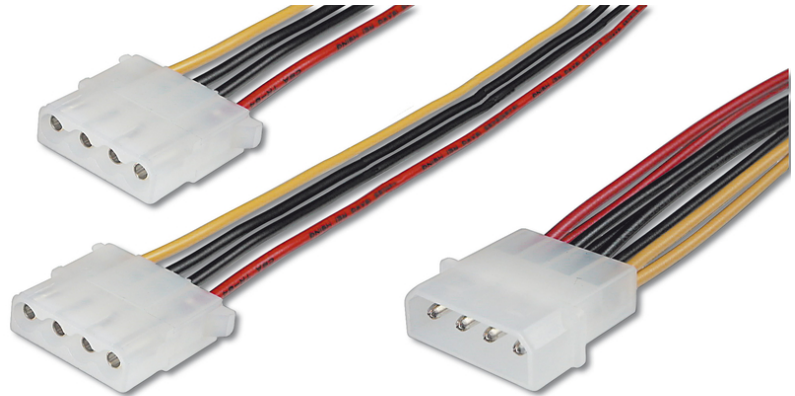

DIGITUS Internal Y-power supply cable

AK-430400-002-M
EAN 4016032325123

Internal Y-power supply cable 0.20m, IDE - 2x IDE connector

You can never have enough power connections. Whether disk drives, fans, lighting or other consumers, these adaptors doubles the connection at power supply unit for two 13.3 cm (5.25") disk drives.

Safe connection and power supply

- IDE plug (13,4cm/5.25") <=> 2x IDE jack (13,4cm/5.25")
- Assortment: Internal Power Supply Cables
- AWG: 18

- Color cable: various
- Color connector: transparent
- Connector 1: IDE (5,25") power plug
- Connector 2: 2x IDE (5,25") power jack
- Hoods: plastic
- Wire material: CU
- Length: 0.2 m
- Shielding: Unshielded