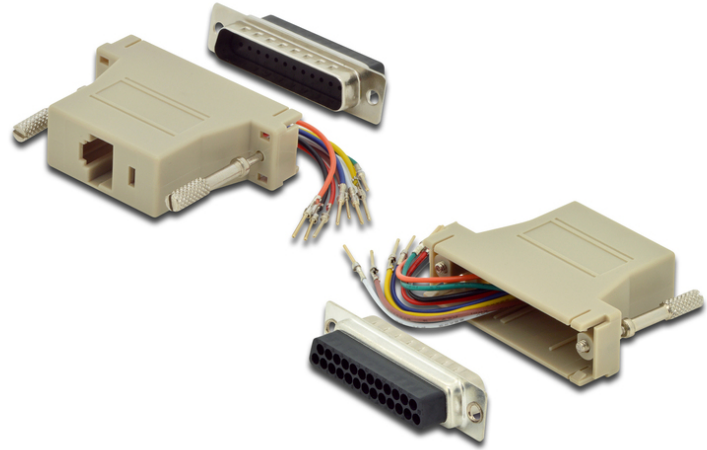

DIGITUS Adaptador RS232

AK-610518-000-I
 EAN 4016032325116

Adapter, DB25, RJ45, Modular DB25 M, RJ45 F,
 RS 232 to RJ45 adapter for self assembling
For selfassembling

- DSUB, 25-pinos, com parafusos hex
- Assortment: Serial and Parallel Adapters