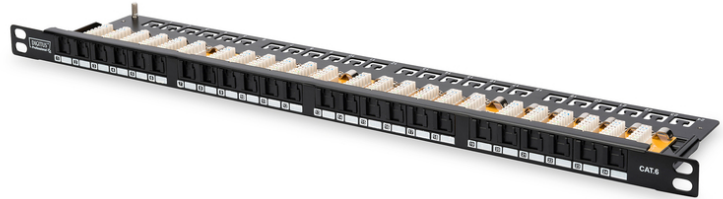

DIGITUS CAT 6, Class E High Density Patch Panel, unshielded

DN-91624U-SL-SH
EAN 4016032323280

CAT 6 Patch Panel, unshielded, 24-port RJ45 w. shutter, 8P8C, LSA, 0.5U, 19" rack mount, black

The DIGITUS® 24-port 0.5U Patch Panel offers a high density. As the panel is only 0.5U in height, it allows to present 48 ports on 1U (2 panels with 24 ports each) which can be installed.

- LSA termination clamp: Krone LSA+, UL 94V-2, zinc plated phosphor bronze
- Ground wire: Not included
- Conductor plate: FR4, UL 94V-0
- Physical properties:
- Insertion force: 30N max. (IEC 60603-7-5)
- Retention strength: 7.7 kg between jack and plug
- Operation temperature: -20° C to +70 °C (ISO/IEC 11801, EN 50173-1, ANSI/TIA/EIA 568 C)
- Mating cycles female: > 750 acc. to ISO/IEC 11801, IEC 60603-7-5
- Clamp: > 200 acc. to ISO/IEC 11801, IEC 60603-7-5
- IDC wire size: 22 – 26 AWG solid and stranded conductor
- Insulation resistance: > 500 MOhm
- Contact resistance: < 20 MilliOhm
- Dielectric strength: 1000 VDC (Contact/Contact), 1500 VDC (Contact/Ground)
- Insulation resistance: > 500 MOhm
- Contact resistance: < 20 MilliOhm
- Dielectric strength: 1000 VDC (Contact/Contact), 1500 VDC (Contact/Ground)
- Color: Black (RAL 9005)
- Color: black, RAL 9005
- Ports: 24
- Units: 0
- Category: CAT 6