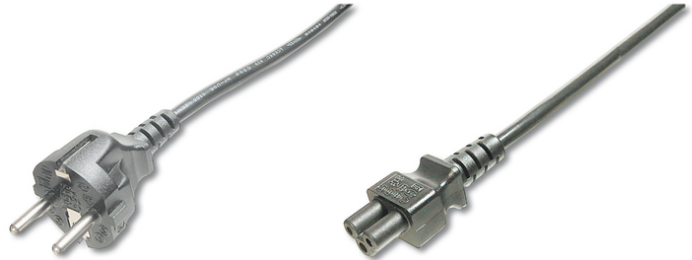

# DIGITUS German Power Cord connection cable

AK-440115-008-S  
 EAN 4016032322948

**Power Cord, CEE 7/7 (Typ-F) - C5 M/F, 0,75m, H05VV-F3G 0.75qmm, bl**

This power cord connection cable, also known as „Micky Mouse“- or „cloverleaf“ connector, is used for the connection of a Laptop or power supply unit to the German indoor power supply system (outlet).

**Corresponds to the German guidelines**

- Assortment: Device Connection Cables
- Cable standard: H05 VV F3G
- Color cable: black
- Color connector: black

- Connector 1: Schuko (CEE 7/7), plug
- Connector 2: IEC C5, jack
- Connector surface: nickel-plated
- Current load capacity: 250V/10A
- Hoods: molded
- Lead cross-section: 0.75qmm
- Packaging: Polybag
- Wire material: CU
- Length: 0.75 m
- Shielding: Unshielded