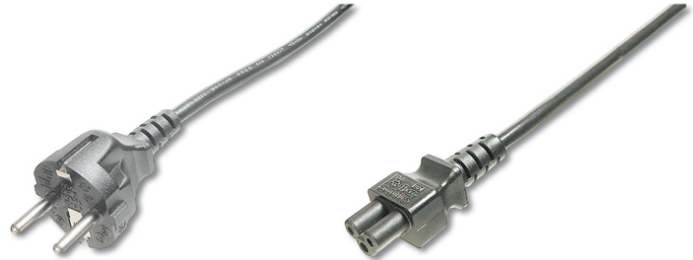

# DIGITUS German Power Cord connection cable

AK-440115-012-S  
 EAN 4016032322788

**Power Cord, CEE 7/7 (Typ-F) - C5 M/F, 1.2m, H05VV-F3G 0.75qmm, bl**

This power cord connection cable, also known as „Micky Mouse“- or „cloverleaf“ connector, is used for the connection of a Laptop or power supply unit to the German indoor power supply system (outlet).

**Corresponds to the German guidelines**

- Assortment: Device Connection Cables
- Cable standard: H05 VV F3G
- Color cable: black
- Color connector: black

- Connector 1: Schuko (CEE 7/7), plug
- Connector 2: IEC C5, jack
- Connector surface: nickel-plated
- Current load capacity: 250V/10A
- Hoods: molded
- Lead cross-section: 0.75qmm
- Packaging: Polybag
- Wire material: CU
- Length: 1.2 m
- Shielding: Unshielded