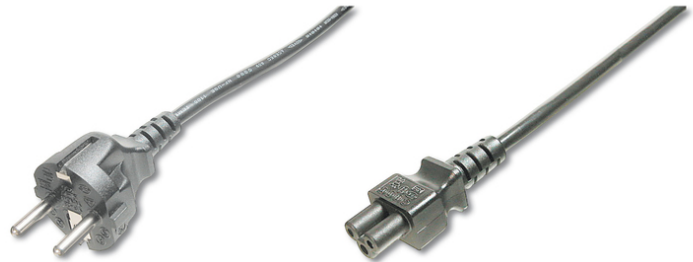

# DIGITUS German Power Cord connection cable

AK-440115-012-S  
 EAN 4016032322788

**Power Cord, CEE 7/7 (Typ-F) - C5 M/F, 1.2m, H05VV-F3G 0.75qmm, bl**

This power cord connection cable, also known as „Micky Mouse“- or „cloverleaf“ connector, is used for the connection of a Laptop or power supply unit to the German indoor power supply system (outlet).

**Corresponds to the German guidelines**

- Assortment: Device Connection Cables
- Cable standard: H05 VV F3G
- Color cable: black
- Color connector: black

- Connector 1: Schuko (CEE 7/7), plug
- Connector 2: IEC C5, jack
- Connector surface: nickel-plated
- Current load capacity: 250V/10A
- Hoods: molded
- Lead cross-section: 0.75qmm
- Packaging: Polybag
- Wire material: CU
- Length: 1.2 m
- Shielding: Unshielded