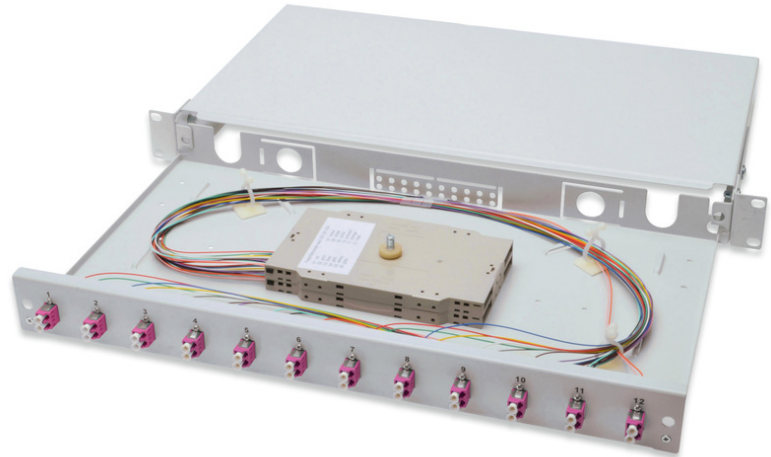

DIGITUS Fiber Optic Sliding Splice Box, 1U, Equipped, LC, OM4

DN-96331-4
 EAN 4016032320746

FO splice box, 1U, equipped, 12x LC DX, OM4 incl. splice cassette, colored pigtailed, couplers

FO splice box, 1U, equipped, 12x LC DX, OM4, incl. splice cassette, colored pigtailed, couplers

- Completely prefabricated, fiber pigtailed exposed and inserted into the splice cassette(s)
- Colored pigtailed
- Couplers with zirconia ceramic ferrule
- Couplers in polymer housing
- Carrier housing made of 1.0 mm steel sheet, varnished
- 1 height unit (44.45 mm)

- 483mm width (19")
- 240mm depth
- M20/M25 screw, cassette, cassette cover and strain relief included
- Sliding
- Assembly: Splice Box
- Color: light grey, RAL 7035
- Connector type: LC / UPC / duplex
- Fiber class: OM4
- Number of fibers: 24
- Type: sliding