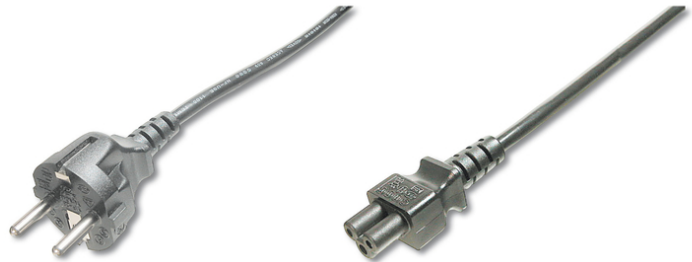

# DIGITUS German Power Cord connection cable

AK-440103-018-S  
 EAN 4016032311799

**Power Cord, CEE 7/7 (Typ-F) - C5 M/F, 1.8m, H05VV-F3G 0.75qmm, black**

This power cord connection cable, also known as „Micky Mouse“- or „cloverleaf“ connector, is used for the connection of a Laptop or power supply unit to the German indoor power supply system (outlet).

**Approved for all European countries**

- Assortment: Device Connection Cables
- Cable standard: H05 VV F3G
- Color cable: black
- Color connector: black

- Connector 1: Schuko (CEE 7/7), plug
- Connector 2: IEC C5, jack
- Connector surface: nickel-plated
- Current load capacity: 250V/10A
- Hoods: molded
- Lead cross-section: 0.75qmm
- Packaging: Polybag
- Wire material: CU
- Length: 1.8 m
- Shielding: Unshielded