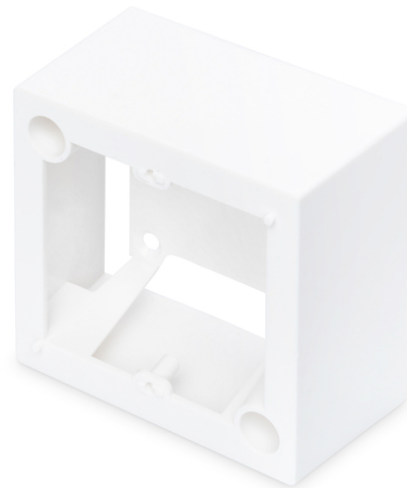

DIGITUS Surface Mountbox for Walloutlet Faceplates 80x80 mm, French Type

DN-93804
EAN 4016032309987

Surface mount box for faceplates 80x80 mm, color pure white, French layout

The DIGITUS® Surface mount boxes for keystone outlets are the perfect solution to extend your data outlets. Available layouts: German, French, British.

- Layout keystone entry: 90° outlet
- Area of application: Cavity socket, trunking, surface mount box
- Norms: ISO/IEC 11801 3rd Ed., EN 50173-1, EIA/TIA 568-C
- General properties:
- Suitable for installation in trunking, flush and surface mount
- Integrated dust cover

- Plastic label field
- Design compatible to current switch ranges of switch manufacturers
- Technical properties:
- Wall outlet material: Die-cast metal
- Central plate material: ABS UL 94V-0
- Frame material: ABS UL 94V-0
- Surface mount box material: ABS UL 94V-0
- Physical properties:
- Operation temperature: -20° C to +70 °C (ISO/IEC 11801, EN 50173-1, ANSI/TIA/EIA 568 C)