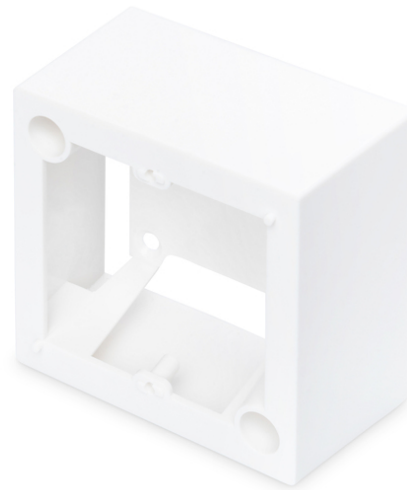

DIGITUS Surface Mountbox for Walloutlet Faceplates 80x80 mm, French Type

DN-93804
EAN 4016032309987

Surface mount box for faceplates 80x80 mm, color pure white, French layout

The DIGITUS® Surface mount boxes for keystone outlets are the perfect solution to extend your data outlets. Available layouts: German, French, British.

- Layout keystone entry: 90° outlet
- Area of application: Cavity socket, trunking, surface mount box
- Norms: ISO/IEC 11801 3rd Ed., EN 50173-1, EIA/TIA 568-C
- General properties:
- Suitable for installation in trunking, flush and surface mount
- Integrated dust cover

- Plastic label field
- Design compatible to current switch ranges of switch manufacturers
- Technical properties:
- Wall outlet material: Die-cast metal
- Central plate material: ABS UL 94V-0
- Frame material: ABS UL 94V-0
- Surface mount box material: ABS UL 94V-0
- Physical properties:
- Operation temperature: -20° C to +70 °C (ISO/IEC 11801, EN 50173-1, ANSI/TIA/EIA 568 C)