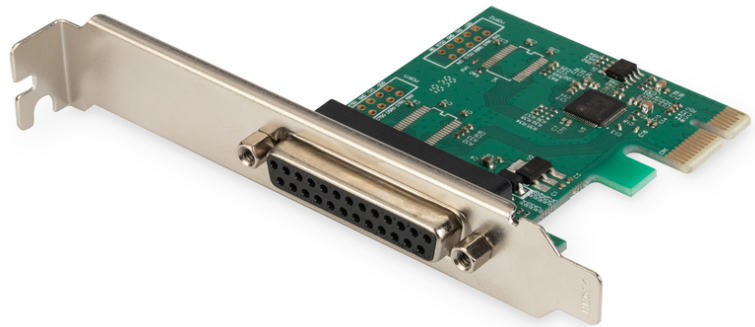

# DIGITUS 1-Port Parallel Interface Card, PCI Express

DS-30020-1  
EAN 4016032309383

**Parallel I/O PCIeexpress Add-On card 1-port, incl. low profile, chipset:AX99100**

Get more out of your parallel peripherals! The DIGITUS® parallel interface card, PCIe helps your old parallel devices perform like never before! With data transfer speeds of up to 2.5 Mbts/sec – up to 3 times faster than built-in parallel ports!

**Take full advantage of all your high-speed parallel devices**

- 1x DSUB 25, parallel port, jack
- Chipset: AX99100
- Data transfer rate up to 1,5 Mbps
- Supports enhanced capability port (ECP)

- Compliant with PCI Express base specification 2.0
- Compliant with PCI power management 1.2
- Incl. low profile bracket
- Operating temperature: 0 °C - 70 °C
- Operating humidity: 0% - 85% RH (non-condensing)
- Supports Windows 10, 8.1, 8, 7, Vista, XP, Mac OS X and Linux

**Package contents**

- 1-Port Parallel Interface Card, PCI Express
- Low profile bracket
- Driver CD
- Manual

Logistics						
	Number (pcs)	Weight (kg)	Depth (cm)	Width (cm)	Height (cm)	cm <sup>3</sup>
Packaging Unit Carton	40	8.40	38.00	38.00	30.00	43,320.00
Packaging Unit Inside	1	0.21	3.00	14.00	16.00	672.00
Packaging Unit Single	1	0.21	3.00	14.00	16.00	672.00
Net single without Packaging	1	0.00	0.00	0.00	0.00	0.00