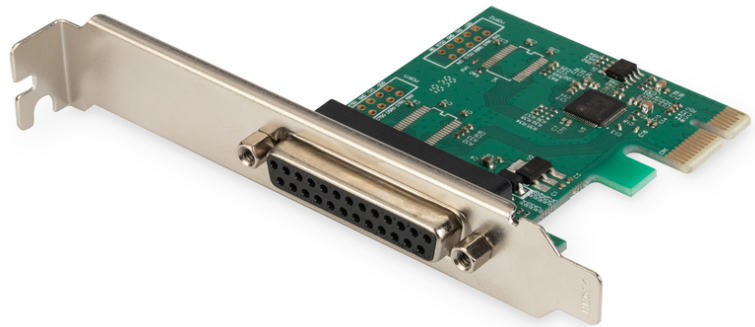

DIGITUS 1-Port Parallel Interface Card, PCI Express

DS-30020-1
EAN 4016032309383

Parallel I/O PCIeexpress Add-On card 1-port, incl. low profile, chipset:AX99100

Get more out of your parallel peripherals! The DIGITUS® parallel interface card, PCIe helps your old parallel devices perform like never before! With data transfer speeds of up to 2.5 Mbts/sec – up to 3 times faster than built-in parallel ports!

Take full advantage of all your high-speed parallel devices

- 1x DSUB 25, parallel port, jack
- Chipset: AX99100
- Data transfer rate up to 1,5 Mbps
- Supports enhanced capability port (ECP)

- Compliant with PCI Express base specification 2.0
- Compliant with PCI power management 1.2
- Incl. low profile bracket
- Operating temperature: 0 °C - 70 °C
- Operating humidity: 0% - 85% RH (non-condensing)
- Supports Windows 10, 8.1, 8, 7, Vista, XP, Mac OS X and Linux

Package contents

- 1-Port Parallel Interface Card, PCI Express
- Low profile bracket
- Driver CD
- Manual

Logistics						
	Number (pcs)	Weight (kg)	Depth (cm)	Width (cm)	Height (cm)	cm³
Packaging Unit Carton	40	8.40	38.00	38.00	30.00	43,320.00
Packaging Unit Inside	1	0.21	3.00	14.00	16.00	672.00
Packaging Unit Single	1	0.21	3.00	14.00	16.00	672.00
Net single without Packaging	1	0.00	0.00	0.00	0.00	0.00