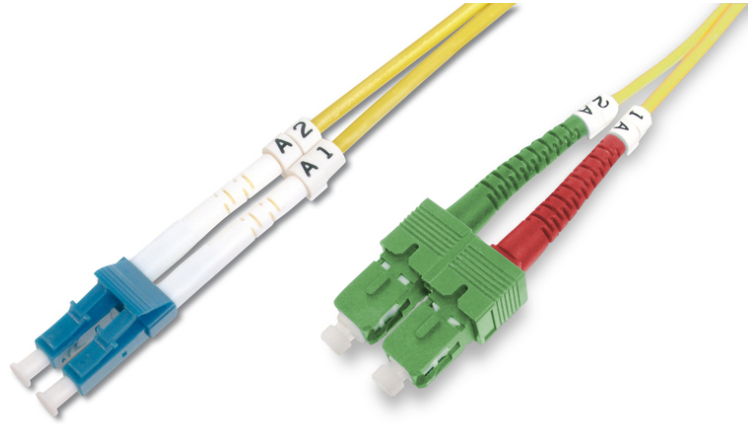

DIGITUS Fiber Optic Singlemode Patchcable SC (APC) to LC (PC)

DK-292SCA3LC-03
 EAN 4016032309284

FO patch cord, duplex, SC (APC) to LC (PC) SM OS2 09/125 μ, 3 m

FO patch cord, duplex, SC (APC) to LC (PC),SM OS2 09/125 μ, 3 m

Future-oriented standards and high-end quality for your network.

- Duplex cable
- LSOH
- Connector with ceramic ferrule
- Cable diameter 2 mm
- Single packed with test-report
- Assortment: Fiber Optic Patch Cables
- Boot: single-color

- Cable diameter: 3 mm
- Cable jacket: LSOH
- Cable type: I-VH 2E9/125μ
- Color cable: yellow
- Connector 1: SC (APC)
- Connector 2: LC
- Fiber class: OS2
- Fiber diameter: 9/125μ
- Mode: Singlemode
- Packaging: DIGITUS Polybag
- Length: 3 m