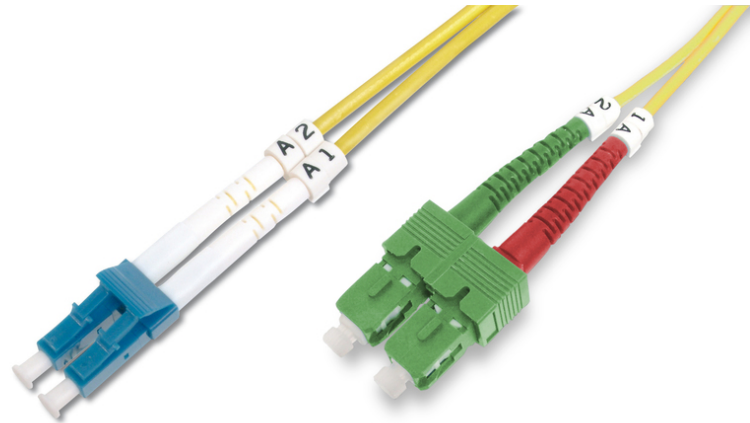

# DIGITUS Fiber Optic Singlemode Patchcable SC ( APC ) to LC ( PC )

DK-292SCA3LC-03  
EAN 4016032309284

**FO patch cord, duplex, SC (APC) to LC (PC) SM OS2 09/125 μ, 3 m**

FO patch cord, duplex, SC (APC) to LC (PC),SM OS2 09/125 μ, 3 m

**Future-oriented standards and high-end quality for your network.**

- Duplex cable
- LSOH
- Connector with ceramic ferrule
- Cable diameter 2 mm
- Single packed with test-report
- Assortment: Fiber Optic Patch Cables
- Boot: single-color

- Cable diameter: 3 mm
- Cable jacket: LSOH
- Cable type: I-VH 2E9/125μ
- Color cable: yellow
- Connector 1: SC (APC)
- Connector 2: LC
- Fiber class: OS2
- Fiber diameter: 9/125μ
- Mode: Singlemode
- Packaging: DIGITUS Polybag
- Length: 3 m