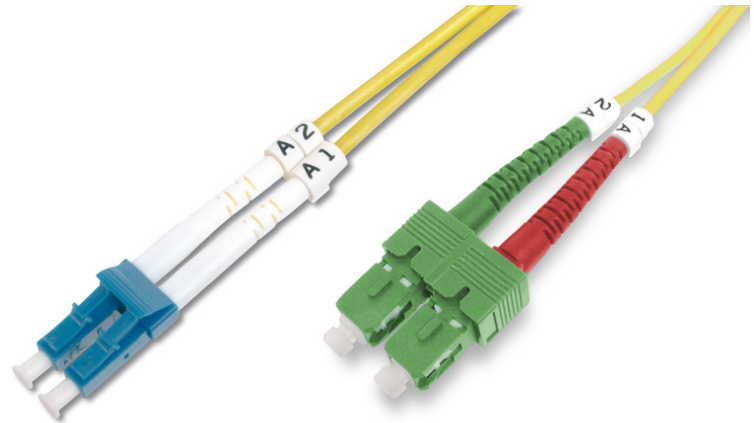

DIGITUS Fiber Optic Singlemode Patchcable SC (APC) to LC (PC)

DK-292SCA3LC-03
EAN 4016032309284

FO patch cord, duplex, SC (APC) to LC (PC) SM OS2 09/125 μ, 3 m

FO patch cord, duplex, SC (APC) to LC (PC),SM OS2 09/125 μ, 3 m

Future-oriented standards and high-end quality for your network.

- Duplex cable
- LSOH
- Connector with ceramic ferrule
- Cable diameter 2 mm
- Single packed with test-report
- Assortment: Fiber Optic Patch Cables
- Boot: single-color

- Cable diameter: 3 mm
- Cable jacket: LSOH
- Cable type: I-VH 2E9/125μ
- Color cable: yellow
- Connector 1: SC (APC)
- Connector 2: LC
- Fiber class: OS2
- Fiber diameter: 9/125μ
- Mode: Singlemode
- Packaging: DIGITUS Polybag
- Length: 3 m