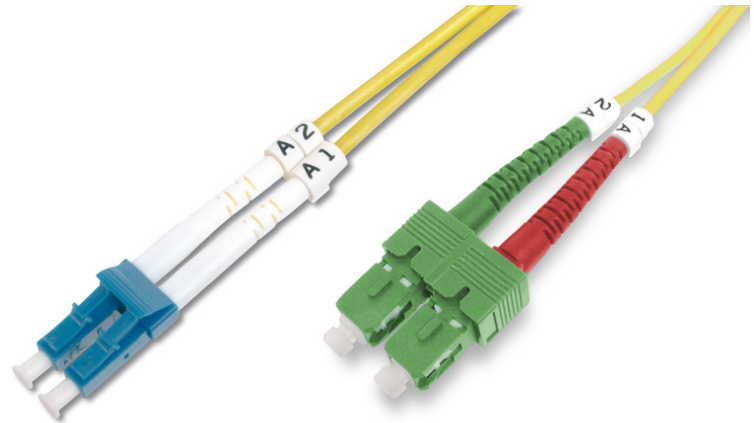

DIGITUS Fiber Optic Singlemode Patchcable SC (APC) to LC (PC)

DK-292SCA3LC-02
 EAN 4016032309277

FO patch cord, duplex, SC (APC) to LC (PC) SM OS2 09/125 μ, 2 m

FO patch cord, duplex, SC (APC) to LC (PC),SM OS2 09/125 μ, 2 m

Future-oriented standards and high-end quality for your network.

- Duplex cable
- LSOH
- Connector with ceramic ferrule
- Cable diameter 2 mm
- Single packed with test-report
- Assortment: Fiber Optic Patch Cables
- Boot: single-color

- Cable diameter: 3 mm
- Cable jacket: LSOH
- Cable type: I-VH 2E9/125μ
- Color cable: yellow
- Connector 1: SC (APC)
- Connector 2: LC
- Fiber class: OS2
- Fiber diameter: 9/125μ
- Mode: Singlemode
- Packaging: DIGITUS Polybag
- Length: 2 m