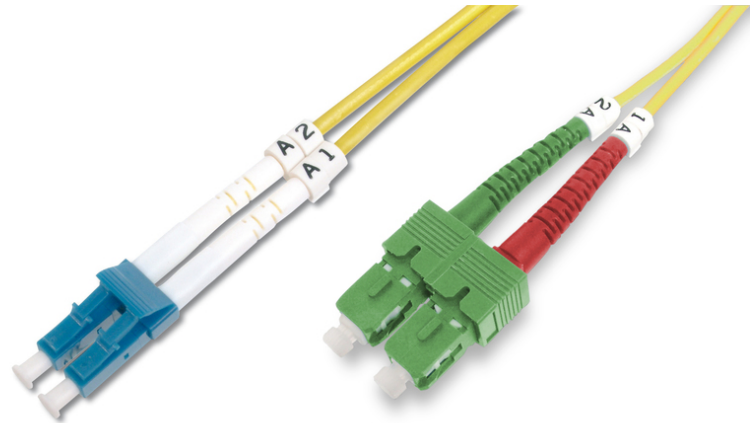

DIGITUS Fiber Optic Singlemode Patchcable SC (APC) to LC (PC)

DK-292SCA3LC-02
EAN 4016032309277

FO patch cord, duplex, SC (APC) to LC (PC) SM OS2 09/125 μ, 2 m

FO patch cord, duplex, SC (APC) to LC (PC),SM OS2 09/125 μ, 2 m

Future-oriented standards and high-end quality for your network.

- Duplex cable
- LSOH
- Connector with ceramic ferrule
- Cable diameter 2 mm
- Single packed with test-report
- Assortment: Fiber Optic Patch Cables
- Boot: single-color

- Cable diameter: 3 mm
- Cable jacket: LSOH
- Cable type: I-VH 2E9/125μ
- Color cable: yellow
- Connector 1: SC (APC)
- Connector 2: LC
- Fiber class: OS2
- Fiber diameter: 9/125μ
- Mode: Singlemode
- Packaging: DIGITUS Polybag
- Length: 2 m