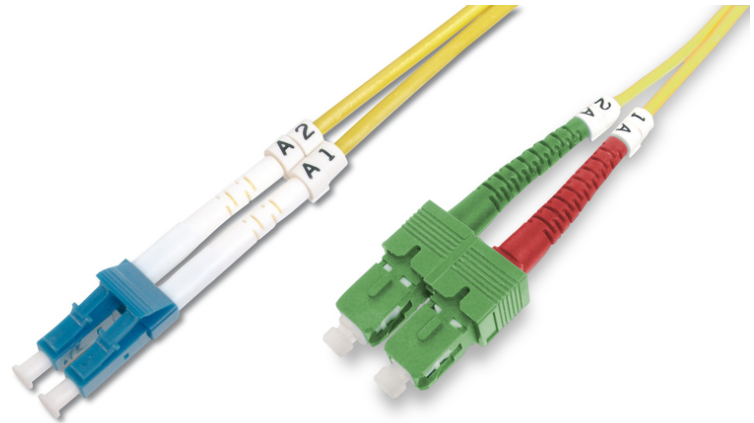

DIGITUS Fiber Optic Singlemode Patchcable SC (APC) to LC (PC)

DK-292SCA3LC-01
EAN 4016032309260

FO patch cord, duplex, SC (APC) to LC (PC) SM OS2 09/125 μ, 1 m

FO patch cord, duplex, SC (APC) to LC (PC),SM OS2 09/125 μ, 1 m

Future-oriented standards and high-end quality for your network.

- Duplex cable
- LSOH
- Connector with ceramic ferrule
- Cable diameter 2 mm
- Single packed with test-report
- Assortment: Fiber Optic Patch Cables
- Boot: single-color

- Cable diameter: 3 mm
- Cable jacket: LSOH
- Cable type: I-VH 2E9/125μ
- Color cable: yellow
- Connector 1: SC (APC)
- Connector 2: LC
- Fiber class: OS2
- Fiber diameter: 9/125μ
- Mode: Singlemode
- Packaging: DIGITUS Polybag
- Length: 1 m