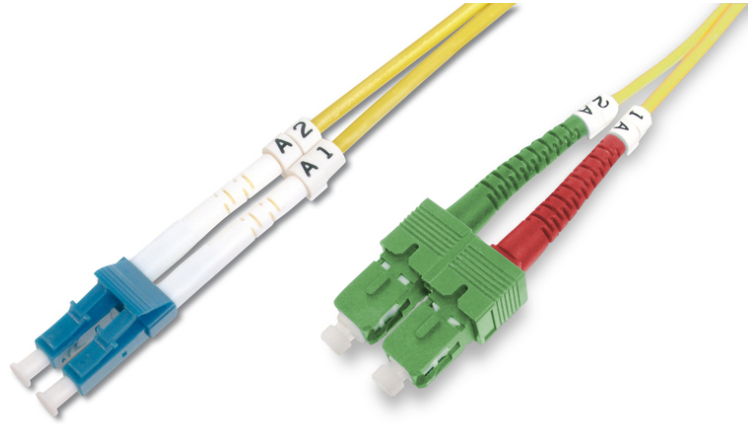

DIGITUS Fiber Optic Singlemode Patchcable SC (APC) to LC (PC)

DK-292SCA3LC-01
EAN 4016032309260

FO patch cord, duplex, SC (APC) to LC (PC) SM OS2 09/125 μ, 1 m

FO patch cord, duplex, SC (APC) to LC (PC),SM OS2 09/125 μ, 1 m

Future-oriented standards and high-end quality for your network.

- Duplex cable
- LSOH
- Connector with ceramic ferrule
- Cable diameter 2 mm
- Single packed with test-report
- Assortment: Fiber Optic Patch Cables
- Boot: single-color

- Cable diameter: 3 mm
- Cable jacket: LSOH
- Cable type: I-VH 2E9/125μ
- Color cable: yellow
- Connector 1: SC (APC)
- Connector 2: LC
- Fiber class: OS2
- Fiber diameter: 9/125μ
- Mode: Singlemode
- Packaging: DIGITUS Polybag
- Length: 1 m