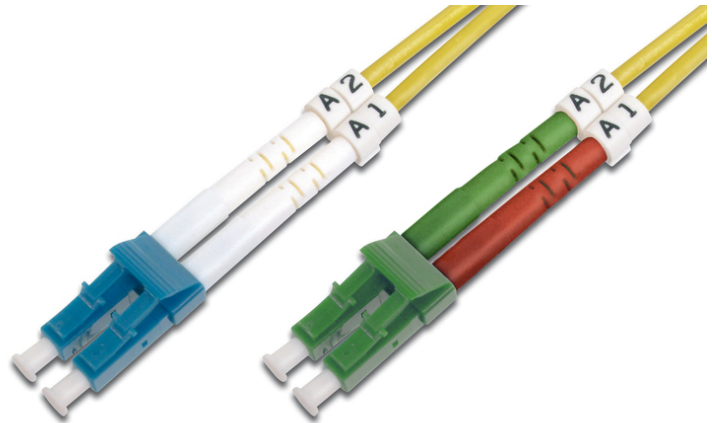

DIGITUS Fiber Optic Singlemode Patch Cord, LC (APC) / LC

DK-293LCA3LC-02
 EAN 4016032309154

FO patch cord, duplex, LC (APC) to LC (PC) SM OS2 09/125 μ, 2 m
 FO patch cord, duplex, LC (APC) to LC (PC),SM OS2 09/125 μ, 2 m
Future-oriented standards and high-end quality for your network.

- Duplex cable
- LSOH
- Connector with ceramic ferrule
- Cable diameter 2 mm
- Single packed with test-report
- Assortment: Fiber Optic Patch Cables
- Boot: single-color

- Cable diameter: 3 mm
- Cable jacket: LSOH
- Cable type: I-VH 2E9/125μ
- Color cable: yellow
- Connector 1: LC (APC)
- Connector 2: LC
- Fiber class: OS2
- Fiber diameter: 9/125μ
- Mode: Singlemode
- Packaging: DIGITUS Polybag
- Length: 2 m