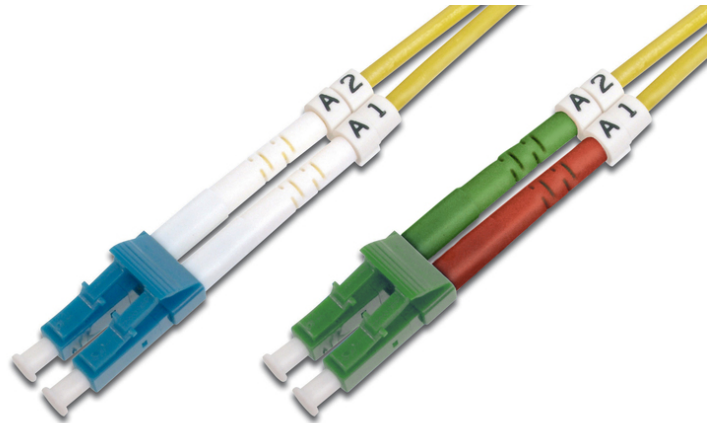

# DIGITUS Fiber Optic Singlemode Patch Cord, LC (APC) / LC

DK-293LCA3LC-02  
 EAN 4016032309154

**FO patch cord, duplex, LC (APC) to LC (PC) SM OS2 09/125 μ, 2 m**  
 FO patch cord, duplex, LC (APC) to LC (PC),SM OS2 09/125 μ, 2 m  
**Future-oriented standards and high-end quality for your network.**

- Duplex cable
- LSOH
- Connector with ceramic ferrule
- Cable diameter 2 mm
- Single packed with test-report
- Assortment: Fiber Optic Patch Cables
- Boot: single-color

- Cable diameter: 3 mm
- Cable jacket: LSOH
- Cable type: I-VH 2E9/125μ
- Color cable: yellow
- Connector 1: LC (APC)
- Connector 2: LC
- Fiber class: OS2
- Fiber diameter: 9/125μ
- Mode: Singlemode
- Packaging: DIGITUS Polybag
- Length: 2 m