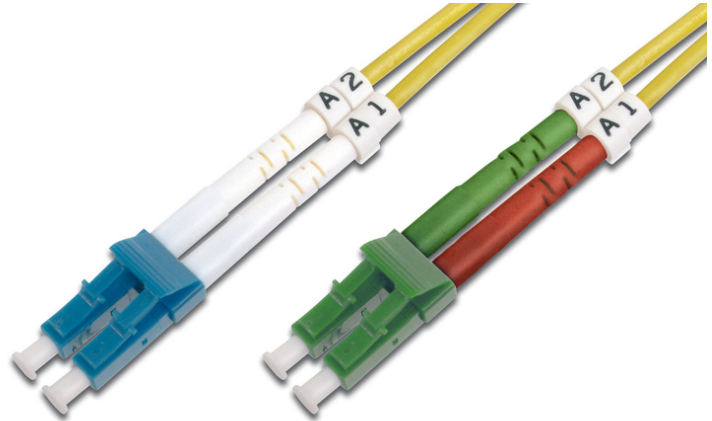

DIGITUS Fiber Optic Singlemode Patch Cord, LC (APC) / LC

DK-293LCA3LC-02
 EAN 4016032309154

FO patch cord, duplex, LC (APC) to LC (PC) SM OS2 09/125 μ, 2 m

FO patch cord, duplex, LC (APC) to LC (PC),SM OS2 09/125 μ, 2 m

Future-oriented standards and high-end quality for your network.

- Duplex cable
- LSOH
- Connector with ceramic ferrule
- Cable diameter 2 mm
- Single packed with test-report
- Assortment: Fiber Optic Patch Cables
- Boot: single-color

- Cable diameter: 3 mm
- Cable jacket: LSOH
- Cable type: I-VH 2E9/125μ
- Color cable: yellow
- Connector 1: LC (APC)
- Connector 2: LC
- Fiber class: OS2
- Fiber diameter: 9/125μ
- Mode: Singlemode
- Packaging: DIGITUS Polybag
- Length: 2 m