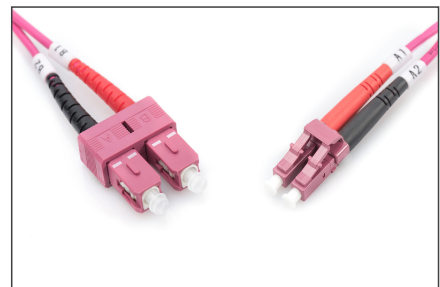

# DIGITUS Fiber Optic Multimode Patch Cord, OM4, LC / SC

DK-2532-10-4  
EAN 4016032308966

**FO patch cord, duplex, LC to SC MM OM4 50/125 μ, 10 m**

FO patch cord, duplex, LC to SC,MM OM4 50/125 μ, 10 m

**Future-oriented standards and high-end quality for your network.**

- Duplex cable
- LSOH
- Connector with ceramic ferrule
- Cable diameter 2 mm
- Single packed with test-report
- Color: RAL 4003
- Assortment: Fiber Optic Patch Cables
- Boot: two-color

- Cable diameter: 2 mm
- Cable jacket: LSOH
- Cable type: I-VH 2G50/125μ
- Color cable: erika violet
- Connector 1: LC
- Connector 2: SC
- Fiber class: OM4
- Fiber diameter: 50/125μ
- Mode: Multimode
- Packaging: DIGITUS Polybag
- Length: 10 m

**More images:**

Part No.	DK-2532-10-4			
Lenght	10 m			
Cable Type	Duplex MM 50/125		OM4 LSZH	
	END A		END B	
Connector Type	LC		SC	
	0.16	0.13	0.15	0.14
Insertion Loss (dB)	0.16	0.13	0.15	0.14
Return Loss (dB)	41.20	39.10	38.20	42.30
Q.C.	PASS			