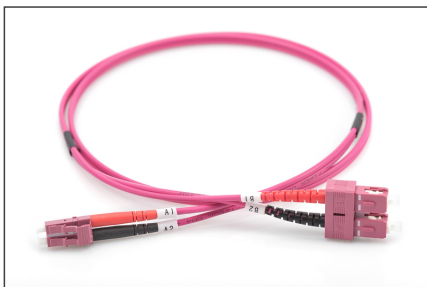

DIGITUS Fiber Optic Multimode Patch Cord, OM4, LC / SC

DK-2532-10-4
EAN 4016032308966

FO patch cord, duplex, LC to SC MM OM4 50/125 μ, 10 m

FO patch cord, duplex, LC to SC,MM OM4 50/125 μ, 10 m

Future-oriented standards and high-end quality for your network.

- Duplex cable
- LSOH
- Connector with ceramic ferrule
- Cable diameter 2 mm
- Single packed with test-report
- Color: RAL 4003
- Assortment: Fiber Optic Patch Cables
- Boot: two-color

- Cable diameter: 2 mm
- Cable jacket: LSOH
- Cable type: I-VH 2G50/125μ
- Color cable: erika violet
- Connector 1: LC
- Connector 2: SC
- Fiber class: OM4
- Fiber diameter: 50/125μ
- Mode: Multimode
- Packaging: DIGITUS Polybag
- Length: 10 m

More images:

| | | | | |
|---------------------|------------------|----------|-------|-------|
| Part No. | DK-2532-10-4 | | | |
| Length | 10 m | | | |
| Cable Type | Duplex MM 50/125 | OM4 LSZH | | |
| | END A | END B | | |
| Connector Type | LC | SC | | |
| Insertion Loss (dB) | 0.16 | 0.13 | 0.15 | 0.14 |
| Return Loss (dB) | 41.20 | 39.10 | 38.20 | 42.30 |
| Q.C. | PASS | | | |