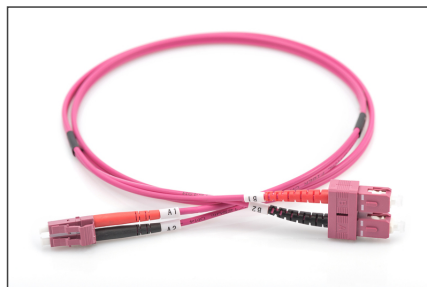

# DIGITUS Fiber Optic Multimode Patch Cord, OM4, LC / SC

DK-2532-10-4  
EAN 4016032308966

**FO patch cord, duplex, LC to SC MM OM4 50/125 μ, 10 m**

FO patch cord, duplex, LC to SC,MM OM4 50/125 μ, 10 m

**Future-oriented standards and high-end quality for your network.**

- Duplex cable
- LSOH
- Connector with ceramic ferrule
- Cable diameter 2 mm
- Single packed with test-report
- Color: RAL 4003
- Assortment: Fiber Optic Patch Cables
- Boot: two-color

- Cable diameter: 2 mm
- Cable jacket: LSOH
- Cable type: I-VH 2G50/125μ
- Color cable: erika violet
- Connector 1: LC
- Connector 2: SC
- Fiber class: OM4
- Fiber diameter: 50/125μ
- Mode: Multimode
- Packaging: DIGITUS Polybag
- Length: 10 m

**More images:**

Part No.	DK-2532-10-4			
Lenght	10 m			
Cable Type	Duplex MM 50/125		OM4 LSZH	
	END A		END B	
Connector Type	LC		SC	
	0.16	0.13	0.15	0.14
Insertion Loss (dB)	0.16	0.13	0.15	0.14
Return Loss (dB)	41.20	39.10	38.20	42.30
Q.C.	PASS			