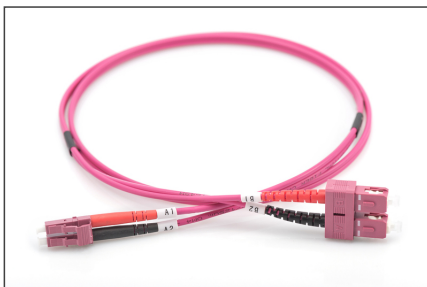

# DIGITUS Fiber Optic Multimode Patch Cord, OM4, LC / SC

DK-2532-10-4  
EAN 4016032308966

**FO patch cord, duplex, LC to SC MM OM4 50/125 μ, 10 m**

FO patch cord, duplex, LC to SC,MM OM4 50/125 μ, 10 m

**Future-oriented standards and high-end quality for your network.**

- Duplex cable
- LSOH
- Connector with ceramic ferrule
- Cable diameter 2 mm
- Single packed with test-report
- Color: RAL 4003
- Assortment: Fiber Optic Patch Cables
- Boot: two-color

- Cable diameter: 2 mm
- Cable jacket: LSOH
- Cable type: I-VH 2G50/125μ
- Color cable: erika violet
- Connector 1: LC
- Connector 2: SC
- Fiber class: OM4
- Fiber diameter: 50/125μ
- Mode: Multimode
- Packaging: DIGITUS Polybag
- Length: 10 m

**More images:**

Part No.	DK-2532-10-4			
Length	10 m			
Cable Type	Duplex MM 50/125	OM4 LSZH		
	END A	END B		
Connector Type	LC	SC		
Insertion Loss (dB)	0.16	0.13	0.15	0.14
Return Loss (dB)	41.20	39.10	38.20	42.30
Q.C.	PASS			