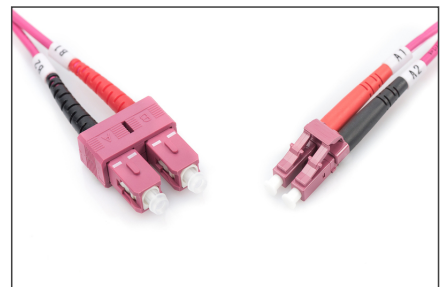

DIGITUS Fiber Optic Multimode Patch Cord, OM4, LC / SC

DK-2532-05-4
EAN 4016032308942

FO patch cord, duplex, LC to SC MM OM4 50/125 μ, 5 m

FO patch cord, duplex, LC to SC,MM OM4 50/125 μ, 5 m

Future-oriented standards and high-end quality for your network.

- Duplex cable
- LSOH
- Connector with ceramic ferrule
- Cable diameter 2 mm
- Single packed with test-report
- Color: RAL 4003
- Assortment: Fiber Optic Patch Cables
- Boot: two-color

- Cable diameter: 2 mm
- Cable jacket: LSOH
- Cable type: I-VH 2G50/125μ
- Color cable: erika violet
- Connector 1: LC
- Connector 2: SC
- Fiber class: OM4
- Fiber diameter: 50/125μ
- Mode: Multimode
- Packaging: DIGITUS Polybag
- Length: 5 m

More images:

Part No.	DK-2532-05-4			
Lenght	5 m			
Cable Type	Duplex MM 50/125		OM4 LSZH	
	END A		END B	
Connector Type	LC		SC	
	LC		SC	
Insertion Loss (dB)	0.16	0.13	0.15	0.14
Return Loss (dB)	41.20	39.10	38.20	42.30
Q.C.	PASS			