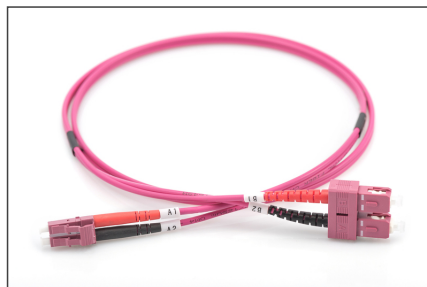

DIGITUS Fiber Optic Multimode Patch Cord, OM4, LC / SC

DK-2532-05-4
EAN 4016032308942

FO patch cord, duplex, LC to SC MM OM4 50/125 μ, 5 m

FO patch cord, duplex, LC to SC,MM OM4 50/125 μ, 5 m

Future-oriented standards and high-end quality for your network.

- Duplex cable
- LSOH
- Connector with ceramic ferrule
- Cable diameter 2 mm
- Single packed with test-report
- Color: RAL 4003
- Assortment: Fiber Optic Patch Cables
- Boot: two-color

- Cable diameter: 2 mm
- Cable jacket: LSOH
- Cable type: I-VH 2G50/125μ
- Color cable: erika violet
- Connector 1: LC
- Connector 2: SC
- Fiber class: OM4
- Fiber diameter: 50/125μ
- Mode: Multimode
- Packaging: DIGITUS Polybag
- Length: 5 m

More images:

Part No.	DK-2532-05-4			
Lenght	5 m			
Cable Type	Duplex MM 50/125		OM4 LSZH	
	END A		END B	
Connector Type	LC		SC	
	LC		SC	
Insertion Loss (dB)	0.16	0.13	0.15	0.14
Return Loss (dB)	41.20	39.10	38.20	42.30
Q.C.	PASS			