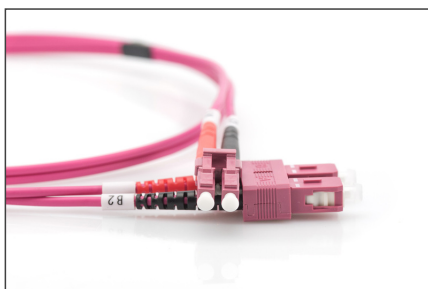

# DIGITUS Fiber Optic Multimode Patch Cord, OM4, LC / SC

DK-2532-03-4  
EAN 4016032308935

**FO patch cord, duplex, LC to SC MM OM4 50/125 μ, 3 m**

FO patch cord, duplex, LC to SC,MM OM4 50/125 μ, 3 m

**Future-oriented standards and high-end quality for your network.**

- Duplex cable
- LSOH
- Connector with ceramic ferrule
- Cable diameter 2 mm
- Single packed with test-report
- Color: RAL 4003
- Assortment: Fiber Optic Patch Cables
- Boot: two-color

- Cable diameter: 2 mm
- Cable jacket: LSOH
- Cable type: I-VH 2G50/125μ
- Color cable: erika violet
- Connector 1: LC
- Connector 2: SC
- Fiber class: OM4
- Fiber diameter: 50/125μ
- Mode: Multimode
- Packaging: DIGITUS Polybag
- Length: 3 m

**More images:**

Part No.	DK-2532-03-4			
Lenght	3 m			
Cable Type	Duplex MM 50/125		OM4 LSZH	
	END A		END B	
Connector Type	LC		SC	
	LC		SC	
Insertion Loss (dB)	0.16	0.13	0.15	0.14
Return Loss (dB)	41.20	39.10	38.20	42.30
Q.C.	PASS			