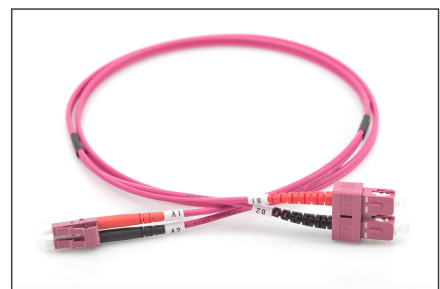

# DIGITUS Fiber Optic Multimode Patch Cord, OM4, LC / SC

DK-2532-03-4  
EAN 4016032308935

**FO patch cord, duplex, LC to SC MM OM4 50/125 μ, 3 m**

FO patch cord, duplex, LC to SC,MM OM4 50/125 μ, 3 m

**Future-oriented standards and high-end quality for your network.**

- Duplex cable
- LSOH
- Connector with ceramic ferrule
- Cable diameter 2 mm
- Single packed with test-report
- Color: RAL 4003
- Assortment: Fiber Optic Patch Cables
- Boot: two-color

- Cable diameter: 2 mm
- Cable jacket: LSOH
- Cable type: I-VH 2G50/125μ
- Color cable: erika violet
- Connector 1: LC
- Connector 2: SC
- Fiber class: OM4
- Fiber diameter: 50/125μ
- Mode: Multimode
- Packaging: DIGITUS Polybag
- Length: 3 m

**More images:**

Part No.	DK-2532-03-4			
Lenght	3 m			
Cable Type	Duplex MM 50/125		OM4 LSZH	
	END A		END B	
Connector Type	LC		SC	
	LC		SC	
Insertion Loss (dB)	0.16	0.13	0.15	0.14
Return Loss (dB)	41.20	39.10	38.20	42.30
Q.C.	PASS			