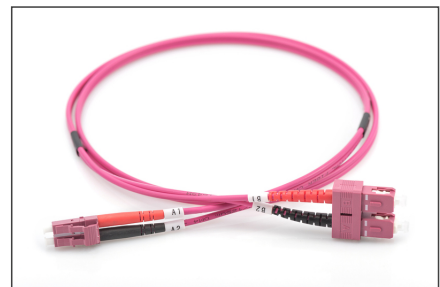

DIGITUS Fiber Optic Multimode Patch Cord, OM4, LC / SC

DK-2532-02-4
EAN 4016032308928

FO patch cord, duplex, LC to SC MM OM4 50/125 μ, 2 m

FO patch cord, duplex, LC to SC,MM OM4 50/125 μ, 2 m

Future-oriented standards and high-end quality for your network.

- Duplex cable
- LSOH
- Connector with ceramic ferrule
- Cable diameter 2 mm
- Single packed with test-report
- Color: RAL 4003
- Assortment: Fiber Optic Patch Cables
- Boot: two-color

- Cable diameter: 2 mm
- Cable jacket: LSOH
- Cable type: I-VH 2G50/125μ
- Color cable: erika violet
- Connector 1: LC
- Connector 2: SC
- Fiber class: OM4
- Fiber diameter: 50/125μ
- Mode: Multimode
- Packaging: DIGITUS Polybag
- Length: 2 m

More images:

Part No.	DK-2532-02-4			
Lenght	2 m			
Cable Type	Duplex MM 50/125		OM4 LSZH	
	END A		END B	
Connector Type	LC		SC	
	LC		SC	
Insertion Loss (dB)	0.16	0.13	0.15	0.14
Return Loss (dB)	41.20	39.10	38.20	42.30
Q.C.	PASS			