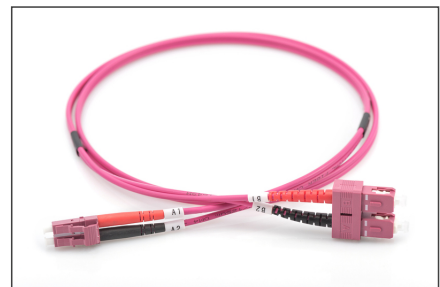

DIGITUS Fiber Optic Multimode Patch Cord, OM4, LC / SC

DK-2532-02-4
EAN 4016032308928

FO patch cord, duplex, LC to SC MM OM4 50/125 μ, 2 m

FO patch cord, duplex, LC to SC,MM OM4 50/125 μ, 2 m

Future-oriented standards and high-end quality for your network.

- Duplex cable
- LSOH
- Connector with ceramic ferrule
- Cable diameter 2 mm
- Single packed with test-report
- Color: RAL 4003
- Assortment: Fiber Optic Patch Cables
- Boot: two-color

- Cable diameter: 2 mm
- Cable jacket: LSOH
- Cable type: I-VH 2G50/125μ
- Color cable: erika violet
- Connector 1: LC
- Connector 2: SC
- Fiber class: OM4
- Fiber diameter: 50/125μ
- Mode: Multimode
- Packaging: DIGITUS Polybag
- Length: 2 m

More images:

Part No.	DK-2532-02-4			
Lenght	2 m			
Cable Type	Duplex MM 50/125		OM4 LSZH	
	END A		END B	
Connector Type	LC		SC	
	0.16	0.13	0.15	0.14
Insertion Loss (dB)	41.20	39.10	38.20	42.30
Return Loss (dB)	PASS			
Q.C.				