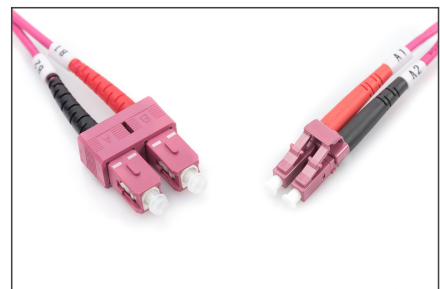

DIGITUS Fiber Optic Multimode Patch Cord, OM4, LC / SC

DK-2532-01-4
 EAN 4016032308911

FO patch cord, duplex, LC to SC MM OM4 50/125 μ, 1 m

FO patch cord, duplex, LC to SC,MM OM4 50/125 μ, 1 m

Future-oriented standards and high-end quality for your network.

- Duplex cable
- LSOH
- Connector with ceramic ferrule
- Cable diameter 2 mm
- Single packed with test-report
- Color: RAL 4003
- Assortment: Fiber Optic Patch Cables
- Cable diameter: 2 mm

- Cable jacket: LSOH
- Cable type: I-VH 2G50/125μ
- Color cable: erika violet
- Connector 1: LC
- Connector 2: SC
- Fiber class: OM4
- Fiber diameter: 50/125μ
- Mode: Multimode
- Number of connectors side 1: 1
- Number of connectors side 2: 1
- Packaging: DIGITUS Polybag
- Length: 1 m

More images:

Part No.	DK-2532-01-4			
Lenght	1 m			
Cable Type	Duplex MM 50/125		OM4 LSZH	
	END A		END B	
Connector Type	LC		SC	
	0.16	0.13	0.15	0.14
Insertion Loss (dB)	41.20	39.10	38.20	42.30
Return Loss (dB)	PASS			
Q.C.				