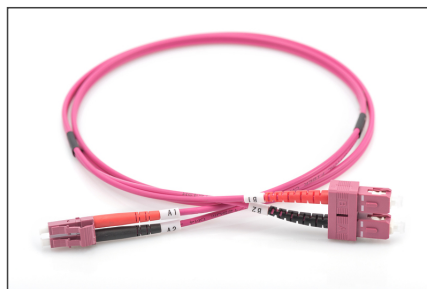

DIGITUS Fiber Optic Multimode Patch Cord, OM4, LC / SC

DK-2532-01-4
 EAN 4016032308911

FO patch cord, duplex, LC to SC MM OM4 50/125 μ, 1 m

FO patch cord, duplex, LC to SC,MM OM4 50/125 μ, 1 m

Future-oriented standards and high-end quality for your network.

- Duplex cable
- LSOH
- Connector with ceramic ferrule
- Cable diameter 2 mm
- Single packed with test-report
- Color: RAL 4003
- Assortment: Fiber Optic Patch Cables
- Cable diameter: 2 mm

- Cable jacket: LSOH
- Cable type: I-VH 2G50/125μ
- Color cable: erika violet
- Connector 1: LC
- Connector 2: SC
- Fiber class: OM4
- Fiber diameter: 50/125μ
- Mode: Multimode
- Number of connectors side 1: 1
- Number of connectors side 2: 1
- Packaging: DIGITUS Polybag
- Length: 1 m

More images:

Part No.	DK-2532-01-4			
Lenght	1 m			
Cable Type	Duplex MM 50/125		OM4 LSZH	
	END A		END B	
Connector Type	LC		SC	
	0.16	0.13	0.15	0.14
Insertion Loss (dB)	41.20	39.10	38.20	42.30
Return Loss (dB)	PASS			
Q.C.				