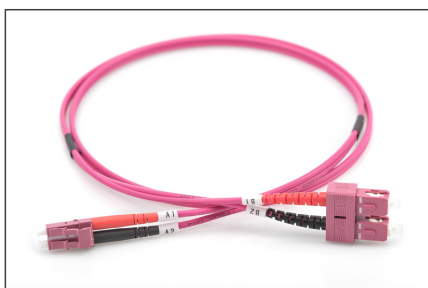

DIGITUS Fiber Optic Multimode Patch Cord, OM4, LC / SC

DK-2532-01-4
EAN 4016032308911

FO patch cord, duplex, LC to SC MM OM4 50/125 μ, 1 m

FO patch cord, duplex, LC to SC,MM OM4 50/125 μ, 1 m

Future-oriented standards and high-end quality for your network.

- Duplex cable
- LSOH
- Connector with ceramic ferrule
- Cable diameter 2 mm
- Single packed with test-report
- Color: RAL 4003
- Assortment: Fiber Optic Patch Cables
- Cable diameter: 2 mm

- Cable jacket: LSOH
- Cable type: I-VH 2G50/125μ
- Color cable: erika violet
- Connector 1: LC
- Connector 2: SC
- Fiber class: OM4
- Fiber diameter: 50/125μ
- Mode: Multimode
- Number of connectors side 1: 1
- Number of connectors side 2: 1
- Packaging: DIGITUS Polybag
- Length: 1 m

More images:

Part No.	DK-2532-01-4			
Length	1 m			
Cable Type	Duplex MM 50/125	OM4 LSZH		
	END A	END B		
Connector Type	LC	SC		
Insertion Loss (dB)	0.16	0.13	0.15	0.14
Return Loss (dB)	41.20	39.10	38.20	42.30
Q.C.	PASS			