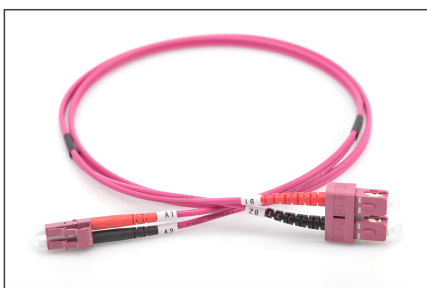

DIGITUS Fiber Optic Multimode Patch Cord, OM4, LC / SC

DK-2532-01-4
EAN 4016032308911

FO patch cord, duplex, LC to SC MM OM4 50/125 μ, 1 m

FO patch cord, duplex, LC to SC,MM OM4 50/125 μ, 1 m

Future-oriented standards and high-end quality for your network.

- Duplex cable
- LSOH
- Connector with ceramic ferrule
- Cable diameter 2 mm
- Single packed with test-report
- Color: RAL 4003
- Assortment: Fiber Optic Patch Cables
- Cable diameter: 2 mm

- Cable jacket: LSOH
- Cable type: I-VH 2G50/125μ
- Color cable: erika violet
- Connector 1: LC
- Connector 2: SC
- Fiber class: OM4
- Fiber diameter: 50/125μ
- Mode: Multimode
- Number of connectors side 1: 1
- Number of connectors side 2: 1
- Packaging: DIGITUS Polybag
- Length: 1 m

More images:

Part No.	DK-2532-01-4			
Length	1 m			
Cable Type	Duplex MM 50/125	OM4 LSZH		
	END A	END B		
Connector Type	LC	SC		
Insertion Loss (dB)	0.16	0.13	0.15	0.14
Return Loss (dB)	41.20	39.10	38.20	42.30
Q.C.	PASS			