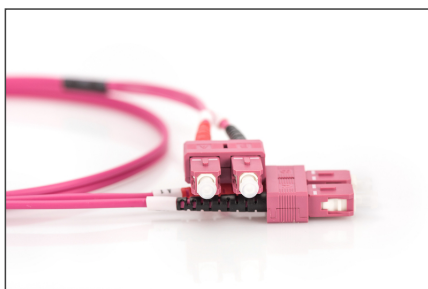

# DIGITUS Fiber Optic Multimode Patch Cord, OM4, SC / SC

DK-2522-02-4  
EAN 4016032308867

**FO patch cord, duplex, SC to SC MM OM4 50/125 μ, 2 m**

FO patch cord, duplex, SC to SC,MM OM4 50/125 μ, 2 m

**Future-oriented standards and high-end quality for your network.**

- Duplex cable
- LSOH
- Connector with ceramic ferrule
- Cable diameter 2 mm
- Single packed with test-report
- Color: RAL 4003
- Assortment: Fiber Optic Patch Cables
- Boot: two-color

- Cable diameter: 2 mm
- Cable jacket: LSOH
- Cable type: I-VH 2G50/125μ
- Color cable: erika violet
- Connector 1: SC
- Connector 2: SC
- Fiber class: OM4
- Fiber diameter: 50/125μ
- Mode: Multimode
- Packaging: DIGITUS Polybag
- Length: 2 m

**More images:**

Part No.	DK-2522-02-4			
Lenght	2 m			
Cable Type	Duplex MM 50/125		OM4 LSZH	
	END A		END B	
Connector Type	SC		SC	
Insertion Loss (dB)	0.11	0.05	0.11	0.11
Return Loss (dB)	30.5	32	33.2	35.8
Q.C.	PASS			