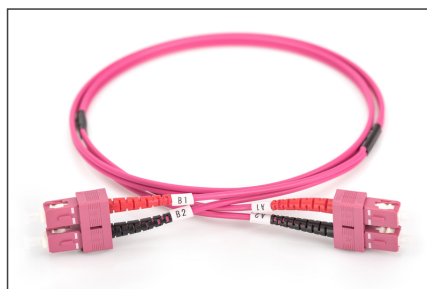

# DIGITUS Fiber Optic Multimode Patch Cord, OM4, SC / SC

DK-2522-02-4  
EAN 4016032308867

**FO patch cord, duplex, SC to SC MM OM4 50/125 μ, 2 m**

FO patch cord, duplex, SC to SC,MM OM4 50/125 μ, 2 m

**Future-oriented standards and high-end quality for your network.**

- Duplex cable
- LSOH
- Connector with ceramic ferrule
- Cable diameter 2 mm
- Single packed with test-report
- Color: RAL 4003
- Assortment: Fiber Optic Patch Cables
- Boot: two-color

- Cable diameter: 2 mm
- Cable jacket: LSOH
- Cable type: I-VH 2G50/125μ
- Color cable: erika violet
- Connector 1: SC
- Connector 2: SC
- Fiber class: OM4
- Fiber diameter: 50/125μ
- Mode: Multimode
- Packaging: DIGITUS Polybag
- Length: 2 m

**More images:**

Part No.	DK-2522-02-4			
Lenght	2 m			
Cable Type	Duplex MM 50/125		OM4 LSZH	
	END A		END B	
Connector Type	SC		SC	
Insertion Loss (dB)	0.11	0.05	0.11	0.11
Return Loss (dB)	30.5	32	33.2	35.8
Q.C.	PASS			