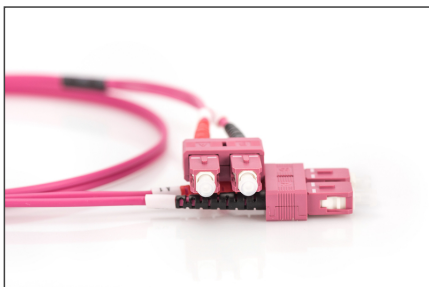

DIGITUS Fiber Optic Multimode Patch Cord, OM4, SC / SC

DK-2522-02-4
EAN 4016032308867

FO patch cord, duplex, SC to SC MM OM4 50/125 μ, 2 m

FO patch cord, duplex, SC to SC,MM OM4 50/125 μ, 2 m

Future-oriented standards and high-end quality for your network.

- Duplex cable
- LSOH
- Connector with ceramic ferrule
- Cable diameter 2 mm
- Single packed with test-report
- Color: RAL 4003
- Assortment: Fiber Optic Patch Cables
- Boot: two-color

- Cable diameter: 2 mm
- Cable jacket: LSOH
- Cable type: I-VH 2G50/125μ
- Color cable: erika violet
- Connector 1: SC
- Connector 2: SC
- Fiber class: OM4
- Fiber diameter: 50/125μ
- Mode: Multimode
- Packaging: DIGITUS Polybag
- Length: 2 m

More images:

Part No.	DK-2522-02-4			
Lenght	2 m			
Cable Type	Duplex MM 50/125		OM4 LSZH	
	END A		END B	
Connector Type	SC		SC	
Insertion Loss (dB)	0.11	0.05	0.11	0.11
Return Loss (dB)	30.5	32	33.2	35.8
Q.C.	PASS			