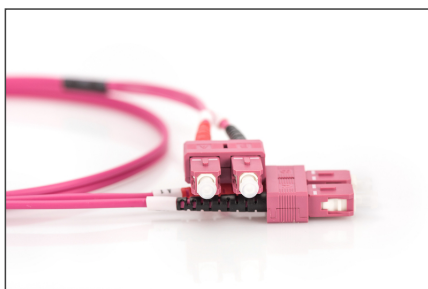

DIGITUS Fiber Optic Multimode Patch Cord, OM4, SC / SC

DK-2522-02-4
 EAN 4016032308867

FO patch cord, duplex, SC to SC MM OM4 50/125 μ, 2 m

FO patch cord, duplex, SC to SC,MM OM4 50/125 μ, 2 m

Future-oriented standards and high-end quality for your network.

- Duplex cable
- LSOH
- Connector with ceramic ferrule
- Cable diameter 2 mm
- Single packed with test-report
- Color: RAL 4003
- Assortment: Fiber Optic Patch Cables
- Boot: two-color

- Cable diameter: 2 mm
- Cable jacket: LSOH
- Cable type: I-VH 2G50/125μ
- Color cable: erika violet
- Connector 1: SC
- Connector 2: SC
- Fiber class: OM4
- Fiber diameter: 50/125μ
- Mode: Multimode
- Packaging: DIGITUS Polybag
- Length: 2 m

More images:

Part No.	DK-2522-02-4			
Lenght	2 m			
Cable Type	Duplex MM 50/125		OM4 LSZH	
	END A		END B	
Connector Type	SC		SC	
Insertion Loss (dB)	0.11	0.05	0.11	0.11
Return Loss (dB)	30.5	32	33.2	35.8
Q.C.	PASS			