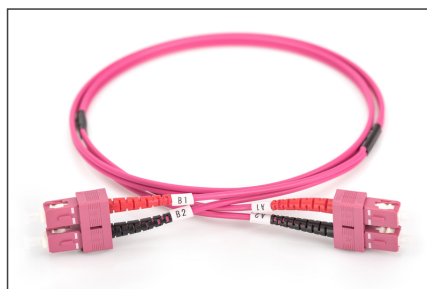

DIGITUS Fiber Optic Multimode Patch Cord, OM4, SC / SC

DK-2522-02-4
 EAN 4016032308867

FO patch cord, duplex, SC to SC MM OM4 50/125 μ, 2 m

FO patch cord, duplex, SC to SC,MM OM4 50/125 μ, 2 m

Future-oriented standards and high-end quality for your network.

- Duplex cable
- LSOH
- Connector with ceramic ferrule
- Cable diameter 2 mm
- Single packed with test-report
- Color: RAL 4003
- Assortment: Fiber Optic Patch Cables
- Boot: two-color

- Cable diameter: 2 mm
- Cable jacket: LSOH
- Cable type: I-VH 2G50/125μ
- Color cable: erika violet
- Connector 1: SC
- Connector 2: SC
- Fiber class: OM4
- Fiber diameter: 50/125μ
- Mode: Multimode
- Packaging: DIGITUS Polybag
- Length: 2 m

More images:

Part No.	DK-2522-02-4			
Lenght	2 m			
Cable Type	Duplex MM 50/125		OM4 LSZH	
	END A		END B	
Connector Type	SC		SC	
Insertion Loss (dB)	0.11	0.05	0.11	0.11
Return Loss (dB)	30.5	32	33.2	35.8
Q.C.	PASS			