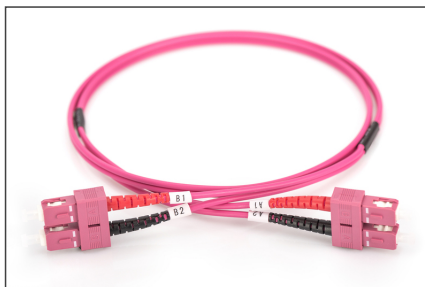

DIGITUS Fiber Optic Multimode Patch Cord, OM4, SC / SC

DK-2522-02-4
EAN 4016032308867

FO patch cord, duplex, SC to SC MM OM4 50/125 μ, 2 m

FO patch cord, duplex, SC to SC,MM OM4 50/125 μ, 2 m

Future-oriented standards and high-end quality for your network.

- Duplex cable
- LSOH
- Connector with ceramic ferrule
- Cable diameter 2 mm
- Single packed with test-report
- Color: RAL 4003
- Assortment: Fiber Optic Patch Cables
- Boot: two-color

- Cable diameter: 2 mm
- Cable jacket: LSOH
- Cable type: I-VH 2G50/125μ
- Color cable: erika violet
- Connector 1: SC
- Connector 2: SC
- Fiber class: OM4
- Fiber diameter: 50/125μ
- Mode: Multimode
- Packaging: DIGITUS Polybag
- Length: 2 m

More images:

Part No.	DK-2522-02-4			
Lenght	2 m			
Cable Type	Duplex MM 50/125		OM4 LSZH	
	END A		END B	
Connector Type	SC		SC	
Insertion Loss (dB)	0.11	0.05	0.11	0.11
Return Loss (dB)	30.5	32	33.2	35.8
Q.C.	PASS			