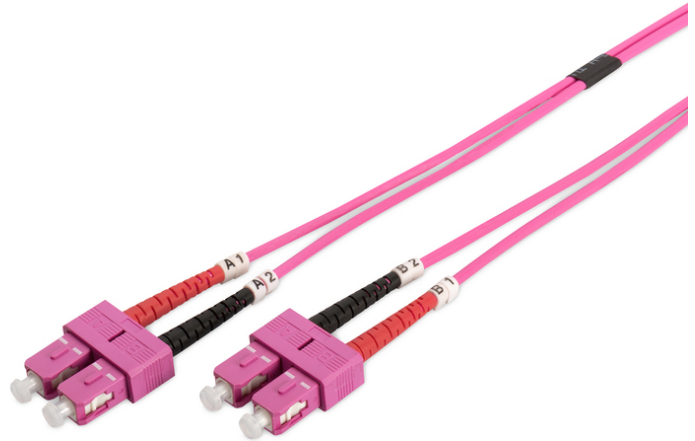

# DIGITUS Fiber Optic Multimode Patch Cord, OM4, SC / SC

DK-2522-01-4  
 EAN 4016032308850

**FO patch cord, duplex, SC to SC MM OM4 50/125 μ, 1 m**

FO patch cord, duplex, SC to SC,MM OM4 50/125 μ, 1 m

**Future-oriented standards and high-end quality for your network.**

- Duplex cable
- Connector with ceramic ferrule
- Cable diameter 2 mm
- Single packed with test-report
- Color: RAL 4003
- Assortment: Fiber Optic Patch Cables
- Boot: two-color

- Cable diameter: 2 mm
- Cable jacket: LSOH
- Cable type: I-VH 2G50/125μ
- Color cable: erika violet
- Connector 1: SC
- Connector 2: SC
- Fiber class: OM4
- Fiber diameter: 50/125μ
- Mode: Multimode
- Packaging: DIGITUS Polybag
- Length: 1 m

**More images:**

Part No.	DK-2522-01-4			
Lenght	1 m			
Cable Type	Duplex MM 50/125		OM4 LSZH	
	END A		END B	
Connector Type	SC		SC	
Insertion Loss (dB)	0.11	0.05	0.11	0.11
Return Loss (dB)	30.5	32	33.2	35.8
Q.C.	PASS			